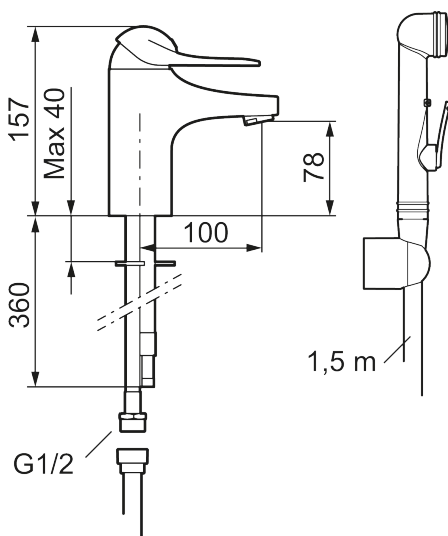

**Article number:** 80670000 **Flow 3 bar:** 6.1 l/m

**Description:** Chrome, connection flat end Ø10 mm

### Unique characteristics

Backflow protection unit type 

- With self-closing hand shower, wall bracket and hose
- Cold Start
- Ceramic cartridge with soft closing function
- Adjustable flow control and temperature limiter
- Eco Flow (energy and water saving aerator)
- Soft PEX<sup>®</sup> hoses (stainless steel braided)
- Approved non-return valves, EN-Standard EN1717

Article number: 80670000