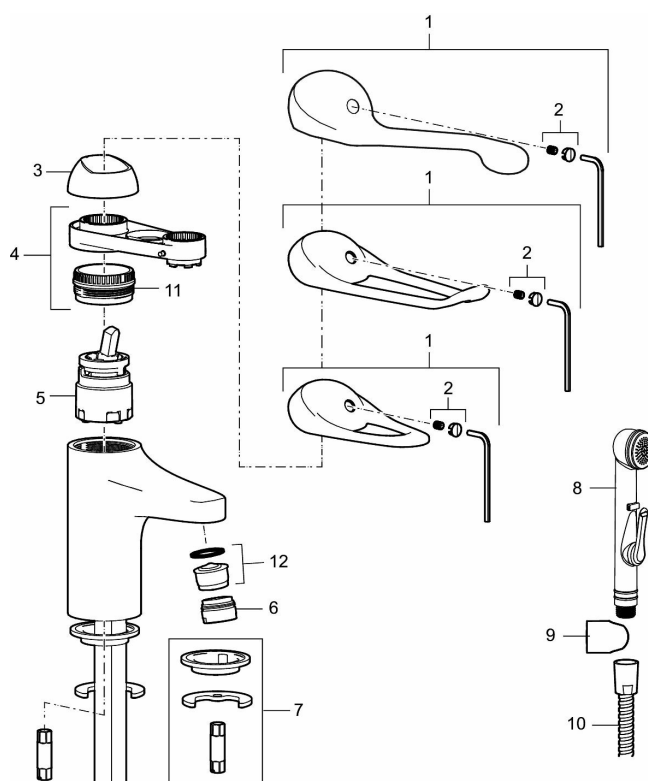

**Article number:** 80670000 **Flow 3 bar:** 6.1 l/m

**Description:** Chrome, connection flat end Ø10 mm

### Unique characteristics

Backflow protection unit type 

- With self-closing hand shower, wall bracket and hose
- Cold Start
- Ceramic cartridge with soft closing function
- Adjustable flow control and temperature limiter
- Eco Flow (energy and water saving aerator)
- Soft PEX<sup>®</sup> hoses (stainless steel braided)
- Approved non-return valves, EN-Standard EN1717

## Sparepartlist

NO.	FMM NO.	RSK	DESCRIPTION
1	58500000	8591936	Lever, complete, L=90 mm
1	58501750	8591937	Lever, complete, L=150 mm
1	58501800	8592048	Lever, complete, L=180 mm
2	58510000	8591944	Cover lid with colour marking
3	58520000	8591945	Cover sleeve
4	58530140	8241726	Fastening nipple with service tool
5	S600273	8387230	Ceramic cartridge with service tool, cold start (green ring)
5	59120000	8591769	Ceramic cartridge, cold start (green ring)
5	59126000	8591966	Ceramic cartridge with service tool, Eco Plus (green ring)
5	S600232		Cartridge, Low flow, for LEED mixers