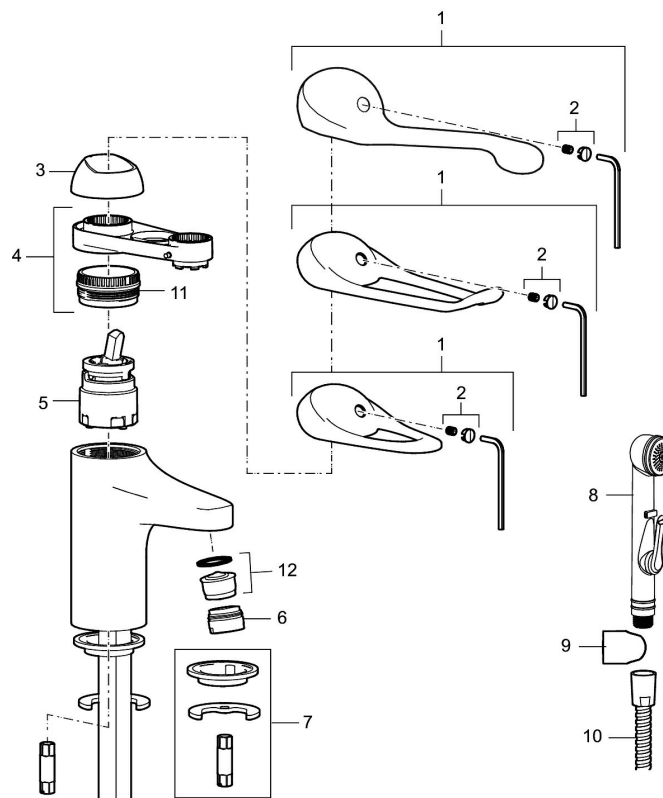

Article number: 80670010

Description: Chrome, connection nut G3/8"

Unique characteristics

Backflow protection unit type 

- With self-closing hand shower, wall bracket and hose
- Cold Start
- Ceramic cartridge with soft closing function
- Adjustable flow control and temperature limiter
- Eco Flow (energy and water saving aerator)
- Soft PEX® hoses (stainless steel braided)
- Approved non-return valves, EN-Standard EN1717

PRODUCT DESCRIPTION

9000E basin mixer

An optimal fusion of design and function. The FM Mattsson 9000E range ushers in a new generation of mixers that are environmentally engineered down to the last detail. The mixer brings beauty and technical perfection to your bathroom. Even in its basic version, the mixer has unique functions that save energy without compromising on comfort.

Article number: 80670010

Sparepartlist

NO.	FMM NO.	RSK	DESCRIPTION
1	58500000	8591936	Lever, complete, L=90 mm
1	58501750	8591937	Lever, complete, L=150 mm
1	58501800	8592048	Lever, complete, L=180 mm
2	58510000	8591944	Cover lid with colour marking
3	58520000	8591945	Cover sleeve
4	58530140	8241726	Fastening nipple with service tool
5	59120009	8591949	Ceramic cartridge with service tool, cold start (green ring)
5	59120000	8591769	Ceramic cartridge, cold start (green ring)
5	59126000	8591966	Ceramic cartridge with service tool, Eco Plus (green ring)

NO.	FMM NO.	RSK	DESCRIPTION
5	S600232		Cartridge, for basin mixer, LEED compliant
6	29142400	8281526	Housing M24 ext., 13 mm
7	39140800	8186891	Fastening kit for basin mixer
8	S600206	8233049	Self-closing hand shower, chrome
9	34093000	8186018	Wall bracket, chrome
10	S600207	8236647	Shower hose, L=1,5 m, chrome
11	29390000	8295356	Fastening nipple
12	29102910	8281534	Aerator insert, 5,5–6,5 l/min at 300kPa
12	29102710	8281528	Aerator insert, 9–11 l/min at 300kPa
12	29100500	8281532	Aerator insert, 5 l/min at 200–600 kPa
12	S600072	8281671	Aerator insert, 3 l/min at 200–600 kPa