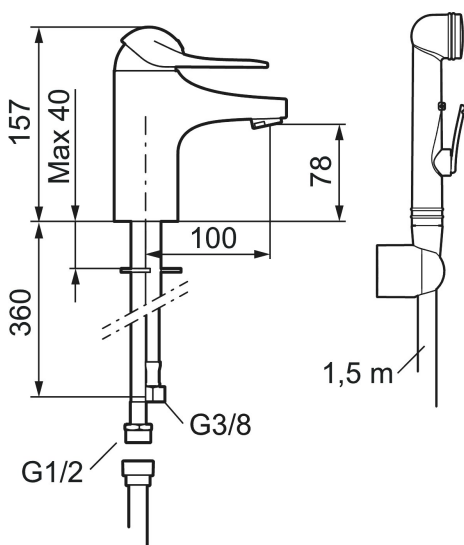

9000E basin mixer

An optimal fusion of design and function. The FM Mattsson 9000E range ushers in a new generation of mixers that are environmentally engineered down to the last detail. The mixer brings beauty and technical perfection to your bathroom. Even in its basic version, the mixer has unique functions that save energy without compromising on comfort.

Article number: 80670010

Description: Chrome, connection nut G3/8"

Unique characteristics

Backflow protection unit type 

- With self-closing hand shower, wall bracket and hose
- Cold Start
- Ceramic cartridge with soft closing function
- Adjustable flow control and temperature limiter
- Eco Flow (energy and water saving aerator)
- Soft PEX® hoses (stainless steel braided)
- Approved non-return valves, EN-Standard EN1717

Article number: 80670010

Sparepartlist

NO.	FMM NO.	RSK	DESCRIPTION
1	58500000	8591936	Lever, complete, L=90 mm
1	58501750	8591937	Lever, complete, L=150 mm
1	58501800	8592048	Lever, complete, L=180 mm
2	58510000	8591944	Cover lid with colour marking
3	58520000	8591945	Cover sleeve
4	58530140	8241726	Fastening nipple with service tool
5	59120009	8591949	Ceramic cartridge with service tool, cold start (green ring)
5	59120000	8591769	Ceramic cartridge, cold start (green ring)
5	59126000	8591966	Ceramic cartridge with service tool, Eco Plus (green ring)

NO.	FMM NO.	RSK	DESCRIPTION
5	S600232		Cartridge, for basin mixer, LEED compliant
6	29142400	8281526	Housing M24 ext., 13 mm
7	39140800	8186891	Fastening kit for basin mixer
8	S600206	8233049	Self-closing hand shower, chrome
9	34093000	8186018	Wall bracket, chrome
10	S600207	8236647	Shower hose, L=1,5 m, chrome
11	29390000	8295356	Fastening nipple
12	29102910	8281534	Aerator insert, 5,5–6,5 l/min at 300kPa
12	29102710	8281528	Aerator insert, 9–11 l/min at 300kPa
12	29100500	8281532	Aerator insert, 5 l/min at 200–600 kPa
12	S600072	8281671	Aerator insert, 3 l/min at 200–600 kPa