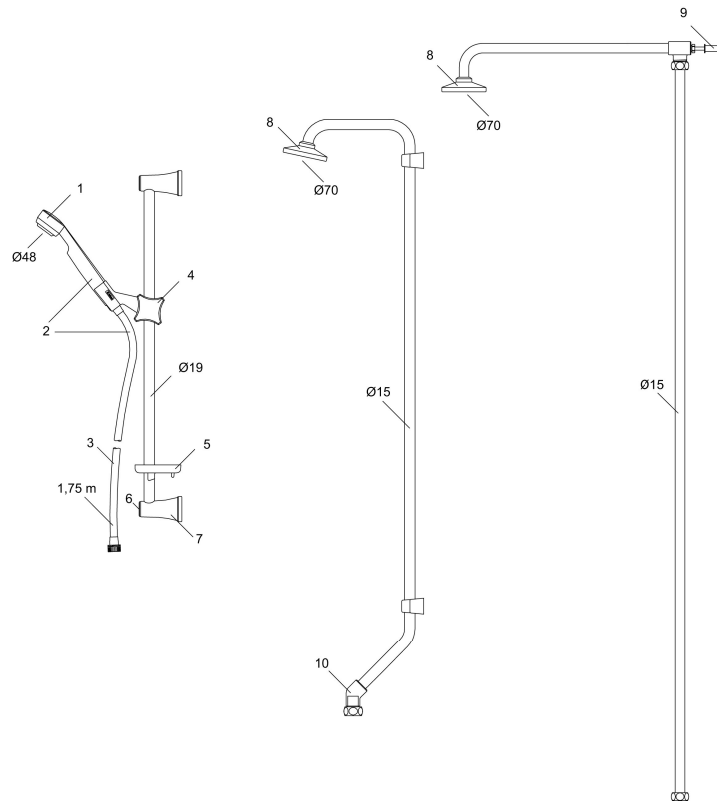

SARONA shower set

Sarona is a shower system with a discrete, clean visual design. It is flexible and easy to use.

Article number: 34201720

Description: White (Aluminium bar)

- Anti lime-scale hand shower with Eco Flow 9 l/min
- Shower bar with slider, transparent soap dish and wall brackets
- Shower hose 1750 mm with chrome-plated nuts

Unique characteristics

PRODUCT DESCRIPTION

SARONA shower set

Sarona is a shower system with a discrete, clean visual design. It is flexible and easy to use.

Article number: 34201720

Sparepartlist

NO.	FMM NO.	RSK	DESCRIPTION
1	34000600	8183663	Hand shower, chrome
1	34000120	8183661	Hand shower, white
2	34323000	8197725	Hand shower set, chrome
2	34320120	8197724	Hand shower set, white
3	34811759	8181587	Shower hose, chrome
4	34140000	8185612	Slider, chrome/anthracite
4	34140120	8185611	Slider, white
5	34160007	8185615	Soap dish, transparent
6	34135200	8185635	Lid, 2-pcs, chrome
6	34135320	8185636	Lid, 2-pcs, white
7	34120000		Wall bracket, chrome
7	34120120		Wall bracket, white
8	29201600	8180598	Shower head
9	34190000	8180417	Wall bracket

NO.	FMM NO.	RSK	DESCRIPTION
10	34181500	8181225	Elbow connection