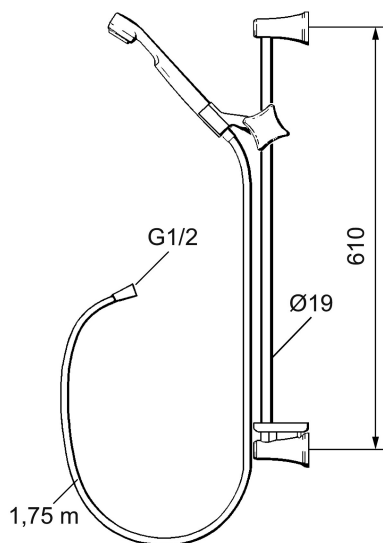

SARONA shower set

Sarona is a shower system with a discrete, clean visual design. It is flexible and easy to use.

Article number: 34201720

Description: White (Aluminium bar)

- Anti lime-scale hand shower with Eco Flow 9 l/min
- Shower bar with slider, transparent soap dish and wall brackets
- Shower hose 1750 mm with chrome-plated nuts

Unique characteristics

PRODUCT DESCRIPTION

SARONA shower set

Sarona is a shower system with a discrete, clean visual design. It is flexible and easy to use.

Article number: 34201720

Sparepartlist

NO.	FMM NO.	RSK	DESCRIPTION
1	34000600	8183663	Hand shower, chrome
1	34000120	8183661	Hand shower, white
2	34323000	8197725	Hand shower set, chrome
2	34320120	8197724	Hand shower set, white
3	34811759	8181587	Shower hose, chrome
4	34140000	8185612	Slider, chrome/anthracite
4	34140120	8185611	Slider, white
5	34160007	8185615	Soap dish, transparent
6	34135200	8185635	Lid, 2-pcs, chrome
6	34135320	8185636	Lid, 2-pcs, white
7	34120000		Wall bracket, chrome
7	34120120		Wall bracket, white
8	29201600	8180598	Shower head
9	34190000	8180417	Wall bracket

NO.	FMM NO.	RSK	DESCRIPTION
10	34181500	8181225	Elbow connection