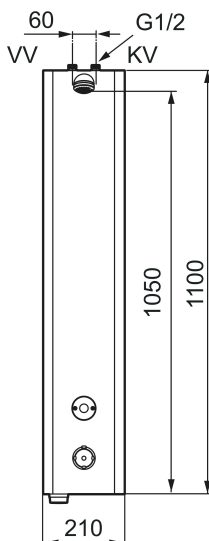

Uniqe characteristics

Backflow protection unit type 

FM Mattsson tronic shower panel WMS, with thermostatic function, mains operation

Article number: 95016100

Description: Stainless look, mains operated (excl. transformer), included 5 m extension cable

- Shower panel with possibilities of wireless connection (subscription is required)
- Thermostatic function, with adjustable temperature
- Mains operation (excl. transformer). Incl. AC adapter and 5 m extension cable
- Connection up G1/2". Ball valve are ordered seperately
- With solenoid valve and filter
- Programmable start button. Rinsing time from 10–60 seconds, (30 seconds is the factory preset)
- Flush Timeout - safety shut-off to prevent flooding, maximum of 5 minutes
- Jet angle adjustable +/- 5°
- Flow limiter 9 l/min
- Can be turned off by solenoid valve (eg for cleaning)
- Equipped with system for thermal disinfection against legionella
- IP class sensor, IP67
- Approved non-return valves, EN-Standard EN1717

PRODUCT DESCRIPTION

FM Mattsson tronic shower panel WMS, with thermostatic function, mains operation

Article number: 95016100

Sparepartlist

NO.	FMM NO.	RSK	DESCRIPTION
1	29182000	8221808	Shower strainer
2	39090700	8221813	Connection hose, 0,7 m
3	59072000	8221814	Cartridge for diverter
4	16221700	8221796	Handle for diverter
5	38607000	8591963	Thermostatic cartridge, complete, incl. service tool
6	S600222	8239545	Temperature handle, complete
7	16222600	8438816	Cover plug for battery, black
8	34831750	8221810	Shower hose, 1,75 m
9	94760900	8221816	Hand shower
10	29900600	8224321	Flow limiter, constant flow 6 l/min at 200–600 kPa
10	29900900	8221809	Flow limiter, constant flow 9 l/min at 200–600 kPa
10	29901200	8224320	Flow limiter, constant flow 12 l/min at 200–600 kPa
11	16216500	8438815	Electronic unit