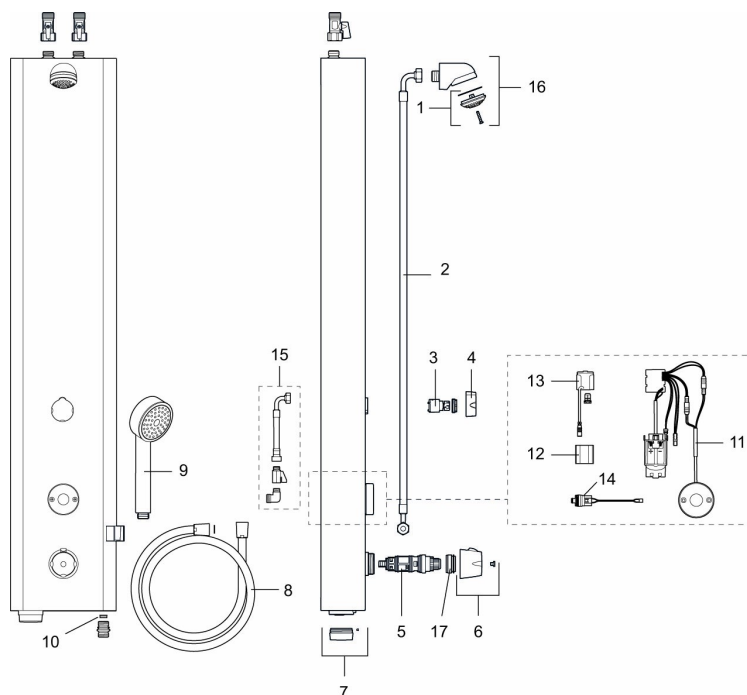

- Shower panel with possibilities of wireless connection (subscription is required)
- Thermostatic function, with adjustable temperature
- Mains operation (excl. transformer). Incl. AC adapter and 5 m extension cable
- Connection up G1/2". Ball valve are ordered seperately
- With solenoid valve and filter
- Programmable start button. Rinsing time from 10–60 seconds, (30 seconds is the factory preset)
- Flush Timeout - safety shut-off to prevent flooding, maximum of 5 minutes
- Jet angle adjustable +/- 5°
- Flow limiter 9 l/min
- Can be turned off by solenoid valve (eg for cleaning)
- Equipped with system for thermal disinfection against legionella
- IP class sensor, IP67
- Approved non-return valves, EN-Standard EN1717

PRODUCT DESCRIPTION

FM Mattsson tronic shower panel WMS, with thermostatic function, mains operation

Article number: 95016100

Sparepartlist

NO.	FMM NO.	RSK	DESCRIPTION
1	29182000	8221808	Shower strainer
2	39090700	8221813	Connection hose, 0,7 m
3	59072000	8221814	Cartridge for diverter
4	16221700	8221796	Handle for diverter
5	38607000	8591963	Thermostatic cartridge, complete, incl. service tool
6	S600222	8239545	Temperature handle, complete
7	16222600	8438816	Cover plug for battery, black
8	34831750	8221810	Shower hose, 1,75 m
9	94760900	8221816	Hand shower
10	29900600	8224321	Flow limiter, constant flow 6 l/min at 200–600 kPa
10	29900900	8221809	Flow limiter, constant flow 9 l/min at 200–600 kPa
10	29901200	8224320	Flow limiter, constant flow 12 l/min at 200–600 kPa
11	16216500	8438815	Electronic unit