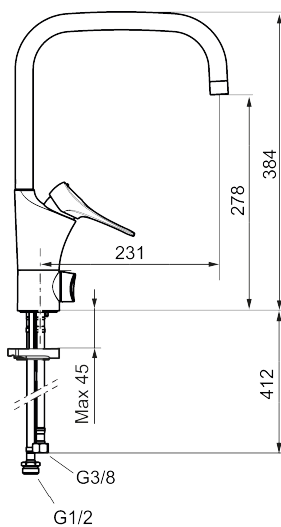

Article number: 86110010 **Flow 3 bar:** 6.0 l/m

Description: Chrome

Unique characteristics

Backflow protection unit type **AA**

- Cold Start
- Ceramic cartridge with soft closing function
- Adjustable flow control and temperature limiter
- Eco Flow (energy and water saving aerator)
- Swivel spout, limitation part for 60°, 85°, 110° or 360° included
- With dish washer valve, switchable between cold and hot water. Pre-set on cold water
- Soft PEX® hoses with 3/8" connecting nut (stainless steel braided)
- Lead Free material
- Hole diameter Ø34-37 mm