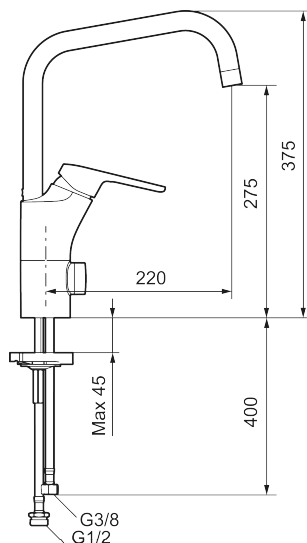

**Article number:** 83010010 **Flow 3 bar:** 7.7 l/m

**Description:** Chrome, connection nut G3/8"

### Unique characteristics

Backflow protection unit type

- Cold Start
- Ceramic cartridge with soft closing function
- Adjustable flow control and temperature limiter
- Eco Flow (energy and water saving aerator)
- Swivel spout, limitation part for 60°, 85°, 110° or 360° included
- With dish washer valve, switchable between cold and hot water. Pre-set on cold water
- Soft PEX<sup>®</sup> hoses (stainless steel braided)
- Hole diameter Ø34-37 mm