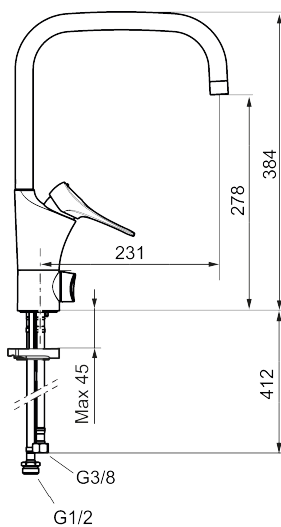

Article number: 86110010 **Flow 3 bar:** 6.0 l/m

Description: Chrome

Unique characteristics

Backflow protection unit type 

- Cold Start
- Ceramic cartridge with soft closing function
- Adjustable flow control and temperature limiter
- Eco Flow (energy and water saving aerator)
- Swivel spout, limitation part for 60°, 85°, 110° or 360° included
- With dish washer valve, switchable between cold and hot water. Pre-set on cold water
- Soft PEX® hoses with 3/8" connecting nut (stainless steel braided)
- Lead Free material
- Hole diameter Ø34-37 mm