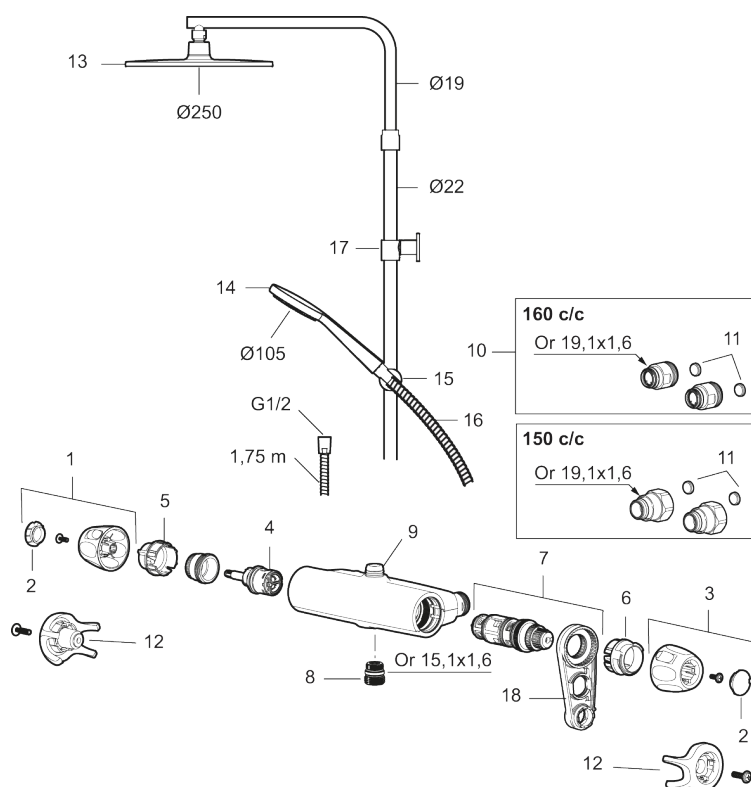

Article number: 86831500 **Flow 3 bar:** 7.6 l/m

Description: Chrome, 150 c/c

- Safety mixer 9000XE and head shower set 9000XE
- With reversible headwork
- Anti lime-scale head- and hand shower
- Shower bar with slider and wall bracket with sealing
- Shower pipe can be shortened if required
- Wall bracket freely adjustable in height, 700–970 from connection and 50–100 mm from wall, 2x20 mm spacers included, with sealing, hidden pipe joint
- Lead Free material

Unique characteristics

Backflow protection unit type **EB**

PRODUCT DESCRIPTION

9000XE head shower kit

9000XE head shower kit is a head shower kit in chrome. The telescopic shower bar allows the wall bracket's height to be adapted to the specific bathroom's ceiling height, as well as to the user's height and/or the preferred distance to the shower head.

Article number: 86831500

Sparepartlist

NO.	FMM NO.	RSK	DESCRIPTION
1	S600083	8218917	On/off handle, complete, krom
1	S600083.75	8218919	On/off handle, complete, brushed chrome
2	S600116	8218920	End cover, chrome
2	S600116.75	8218922	End cover, brushed chrome
3	S600082	8218914	Temperature handle, complete, chrome
3	S600082.75	8218916	Temperature handle, complete, brushed chrome
4	S600020	8441462	Ceramic headwork, with service tool (shower mixer)
5	S600117	8439714	Stop ring, reversible
6	S600087	8439711	Scalding protection ring
7	S600084	8439709	Thermostatic cartridge, complete, incl. service tool
8	S600088	8439712	Nipple M18x1-G1/2 for shower mixer
9	S600112	8920116	Nipple M18x1