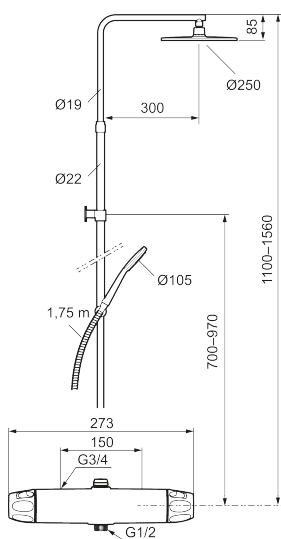

9000XE head shower kit

9000XE head shower kit is a head shower kit in chrome. The telescopic shower bar allows the wall bracket's height to be adapted to the specific bathroom's ceiling height, as well as to the user's height and/or the preferred distance to the shower head.

Article number: 86831500 **Flow 3 bar:** 7.6 l/m

Description: Chrome, 150 c/c

- Safety mixer 9000XE and head shower set 9000XE
- With reversible headwork
- Anti lime-scale head- and hand shower
- Shower bar with slider and wall bracket with sealing
- Shower pipe can be shortened if required
- Wall bracket freely adjustable in height, 700–970 from connection and 50–100 mm from wall, 2x20 mm spacers included, with sealing, hidden pipe joint
- Lead Free material

Unique characteristics

Backflow protection unit type **EB**

PRODUCT DESCRIPTION

9000XE head shower kit

9000XE head shower kit is a head shower kit in chrome. The telescopic shower bar allows the wall bracket's height to be adapted to the specific bathroom's ceiling height, as well as to the user's height and/or the preferred distance to the shower head.

NO.	FMM NO.	RSK	DESCRIPTION
10	59800800	8592005	Inlet connectors, 160 c/c
11	38632006	8590311	Filter
12	S600105	8439713	Care-handle, black, 2 pcs
13	S600092	8237548	Shower head, chrome
13	S600092.75	8237550	Shower head, brushed chrome
14	S600091	8233001	Hand shower, chrome
14	S600091.75	8233003	Hand shower, brushed chrome
15	S600093	8239502	Slider, chrome
15	S600093.75	8284780	Slider, brushed chrome
16	S600109	8252036	Shower hose, chrome
16	S600109.75	8252038	Shower hose, brushed chrome
17	S600094	8221921	Wall bracket, chrome
17	S600094.75	8221923	Wall bracket, brushed chrome
18	60770000	8591918	Service tool