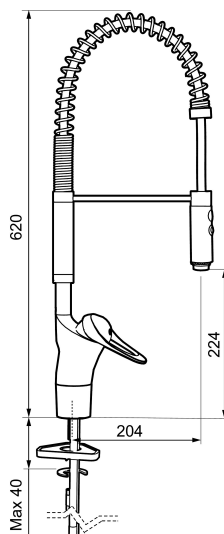

9000E flexi kitchen mixer

An optimal fusion of design and function. The FM Mattsson 9000E range ushers in a new generation of mixers that are environmentally engineered down to the last detail. The mixer brings beauty and technical perfection to your kitchen. Even in its basic version, the mixer has unique functions that save energy without compromising on comfort.

Article number: 81000000 **Flow 3 bar:** 10.2 l/m

Description: Chrome, connection flat end Ø10 mm

- Cold Start
- Ceramic cartridge with soft closing function
- Adjustable flow control and temperature limiter
- Hose, limitation part for 60°, 85°, 110° or 360° included
- Nozzle with concentrated jet and handshower
- Soft PEX® hoses (stainless steel braided)
- Approved non-return valves, EN-Standard EN1717
- Hole diameter Ø34-37 mm