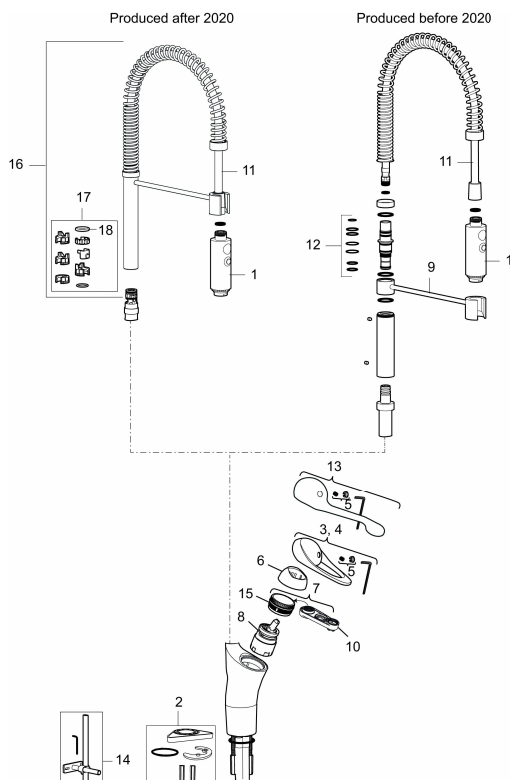

Article number: 81000000 **Flow 3 bar:** 10.2 l/m

Description: Chrome, connection flat end Ø10 mm

- Cold Start
- Ceramic cartridge with soft closing function
- Adjustable flow control and temperature limiter
- Hose, limitation part for 60°, 85°, 110° or 360° included
- Nozzle with concentrated jet and handshower
- Soft PEX[®] hoses (stainless steel braided)
- Approved non-return valves, EN-Standard EN1717
- Hole diameter Ø34-37 mm

Article number: 81000000

Sparepartlist

NO.	FMM NO.	RSK	DESCRIPTION
1	29190000	8592013	Nozzle for Flexi
2	39141800		Fastening kit, for kitchen mixer without on/off valve
3	58500000	8591936	Lever, complete, L=90 mm
4	58501750	8591937	Lever, complete, L=150 mm
5	58510000	8591944	Cover lid with colour marking
6	58520000	8591945	Cover sleeve
7	58530140	8241726	Fastening nipple with service tool
8	S600273	8387230	Ceramic cartridge with service tool, cold start (green ring)
8	59120000	8591769	Ceramic cartridge, cold start (green ring)
8	59115500	8591947	Ceramic cartridge with service tool, standard (red ring)
8	59126000	8591966	Ceramic cartridge with service tool, Eco Plus (green ring)

NO.	FMM NO.	RSK	DESCRIPTION
9	27580000	8594559	Nozzle arm and screw
10	S600298	3870203	Service tool
11	38801007	8592014	Hose for Flexi
12	37800100	8594556	O-ring kit
13	58501800	8592048	Lever, complete, L=180 mm
14	S600308	8387263	Stabilizer kit
15	29390000	8295356	Fastening nipple
16	S600056		Spout, complete
17	58641000	8594560	Lock kit for swivel spout
18	37801550	8295350	O-ring 15,54 x 2,62, 2 pcs
20	58641000	8594560	Lock kit for swivel spout