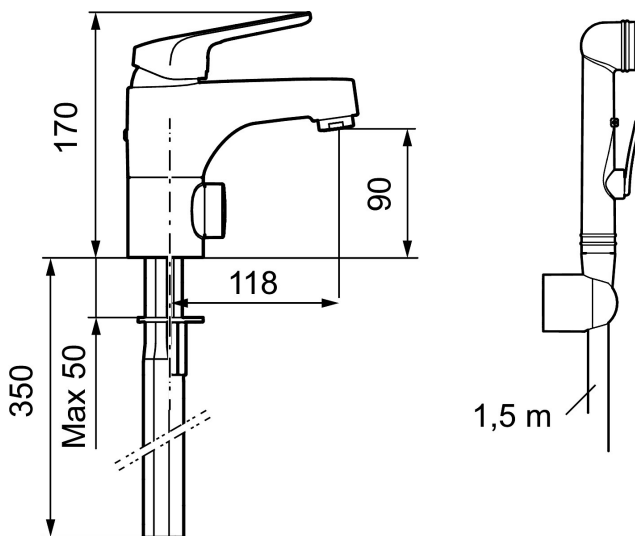

SILJAN basin mixer

Article number: 83580000 **Flow 3 bar:** 5.5 l/m

Description: Chrome, connection flat end Ø10 mm

- With self-closing hand shower, wall bracket and hose
- Cold Start
- Soft closing with ceramic cartridge
- Adjustable flow control and temperature limiter
- With dish washer valve, switchable between cold and hot water. Pre-set on cold water
- Swivel spout 120° or fixed
- Approved non-return valves, EN-Standard EN1717

Unique characteristics

Backflow protection unit type **EB**

PRODUCT DESCRIPTION

SILJAN basin mixer

Article number: 83580000

Sparepartlist

NO.	FMM NO.	RSK	DESCRIPTION
1	58501000	8592023	Complete lever, chrome
2	58511000	8592021	Cover lid with colour marking
3	58521000	8592020	Cover sleeve, chrome
4	58530140	8241726	Fastening nipple with service tool
5	S600298	3870203	Service tool
6	S600273	8387230	Ceramic cartridge with service tool, cold start (green ring)
6	59115500	8591947	Ceramic cartridge with service tool, standard (red ring)
6	59126000	8591966	Ceramic cartridge with service tool, Eco Plus (green ring)
7	29142400	8281526	Housing M24 ext., 13 mm
8	S600159	8387097	Fastening kit, for kitchen mixer
9	35974009	8592038	Care-kit
10	58504000	8592049	Care-lever, complete
11	S600206	8233049	Self-closing hand shower, chrome
12	34093000	8186018	Wall bracket, chrome
13	S600207	8236647	Shower hose, L=1,5 m, chrome

NO.	FMM NO.	RSK	DESCRIPTION
14	59291000	8186896	On/off valve for dishwasher, complete
15	S600337	8346905	Ceramic cartridge for dishwasher, with service tool
15	S600316	8387265	Ceramic cartridge for dishwasher, without service tool
16	58281000	8592036	Knob for dishwasher, chrome
17	29651501	8531502	Rough chrome plated
18	29390000	8295356	Fastening nipple
19	29102910	8281534	Aerator insert, 5,5–6,5 l/min at 300kPa
19	29102710	8281528	Aerator insert, 9–11 l/min at 300kPa