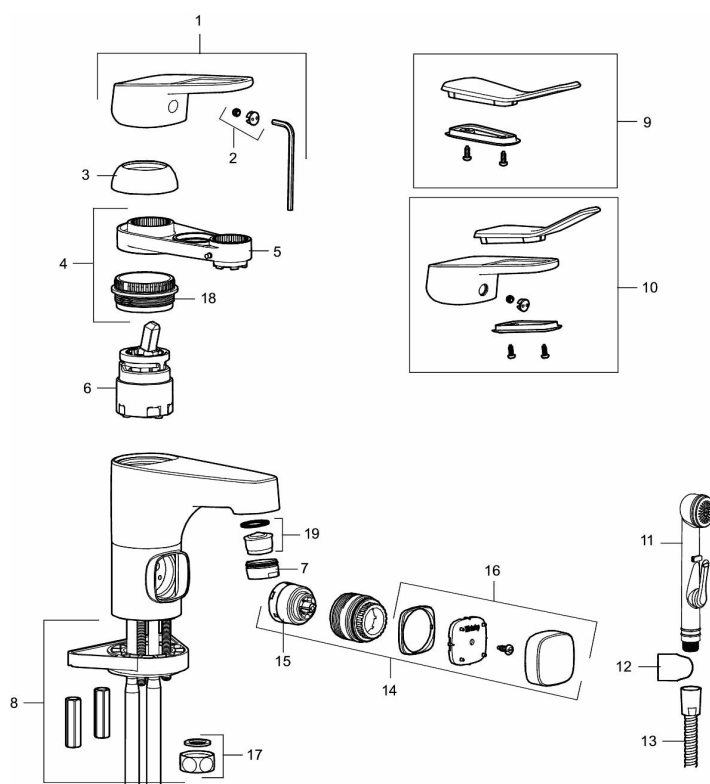

SILJAN basin mixer

Article number: 83580000 **Flow 3 bar:** 5.5 l/m

Description: Chrome, connection flat end Ø10 mm

- With self-closing hand shower, wall bracket and hose
- Cold Start
- Soft closing with ceramic cartridge
- Adjustable flow control and temperature limiter
- With dish washer valve, switchable between cold and hot water. Pre-set on cold water
- Swivel spout 120° or fixed
- Approved non-return valves, EN-Standard EN1717

Unique characteristics

Backflow protection unit type **EB**

PRODUCT DESCRIPTION

SILJAN basin mixer

Article number: 83580000

Sparepartlist

NO.	FMM NO.	RSK	DESCRIPTION
1	58501000	8592023	Complete lever, chrome
2	58511000	8592021	Cover lid with colour marking
3	58521000	8592020	Cover sleeve, chrome
4	58530140	8241726	Fastening nipple with service tool
5	S600298	3870203	Service tool
6	S600273	8387230	Ceramic cartridge with service tool, cold start (green ring)
6	59115500	8591947	Ceramic cartridge with service tool, standard (red ring)
6	59126000	8591966	Ceramic cartridge with service tool, Eco Plus (green ring)
7	29142400	8281526	Housing M24 ext., 13 mm
8	S600159	8387097	Fastening kit, for kitchen mixer
9	35974009	8592038	Care-kit
10	58504000	8592049	Care-lever, complete
11	S600206	8233049	Self-closing hand shower, chrome
12	34093000	8186018	Wall bracket, chrome
13	S600207	8236647	Shower hose, L=1,5 m, chrome

NO.	FMM NO.	RSK	DESCRIPTION
14	59291000	8186896	On/off valve for dishwasher, complete
15	S600337	8346905	Ceramic cartridge for dishwasher, with service tool
15	S600316	8387265	Ceramic cartridge for dishwasher, without service tool
16	58281000	8592036	Knob for dishwasher, chrome
17	29651501	8531502	Rough chrome plated
18	29390000	8295356	Fastening nipple
19	29102910	8281534	Aerator insert, 5,5–6,5 l/min at 300kPa
19	29102710	8281528	Aerator insert, 9–11 l/min at 300kPa