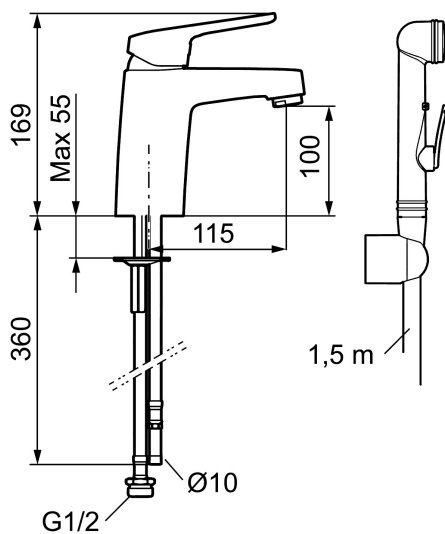

Big or small? Our FM Mattsson Siljan has products for everybody, regardless of their taste or the size of their home.

The new Siljan Mini basin mixer is a compact product that packs a punch. Specially designed for small homes, small bathrooms or small hands. The choice is yours. Needless to say, you get the same high quality, just in a smaller size.

Article number: 83576000

Description: Chrome, Eco Plus, connection flat end Ø10 mm

### Unique characteristics

Backflow protection unit type 

- With self-closing hand shower, wall bracket and hose
- Cold Start
- Ceramic cartridge with soft closing function
- Adjustable flow control and temperature limiter
- Eco Flow (energy and water saving aerator)
- Soft PEX<sup>®</sup> hoses (stainless steel braided)
- Approved non-return valves, EN-Standard EN1717