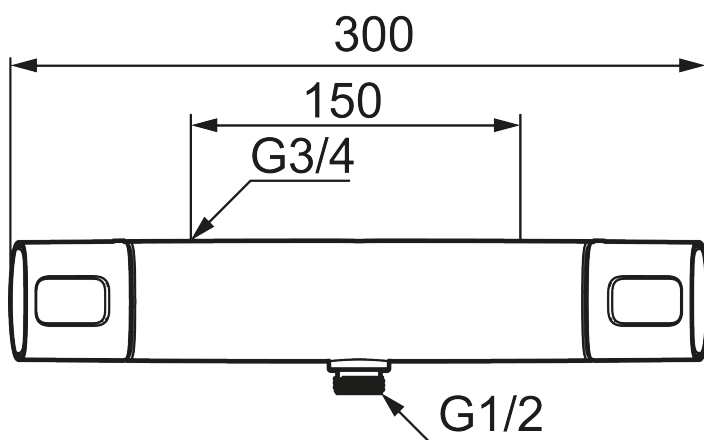

Article number: 83801500

Description: Chrome, 150 c/c

Unique characteristics

Backflow protection unit type 

- With shower connection down
- Pressure balanced thermostatic mixer
- With ceramic sealed headwork
- Temperature handle with safety stop at 38°C
- With Eco-function
- Approved non-return valves, EN-Standard EN1717