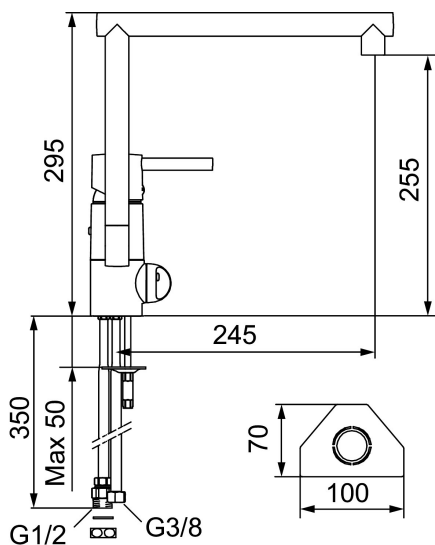

Article number: 96310010 Flow 3 bar: 8.1 l/m

Description: Chrome, Soft PEX® hoses with G3/8" connecting nut

Uniqe characteristics

Backflow protection unit type

- Ceramic cartridge with soft closing function
- Adjustable flow control and temperature limiter
- Eco Flow (energy and water saving aerator)
- Swivel spout 110°
- With dish washer valve, switchable between cold and hot water. Pre-set on cold water
- Hole diameter Ø32-35 mm

Article number: 96310010

Sparepartlist

NO.	FMM NO.	RSK	DESCRIPTION
1	59400000	8591864	Lever, complete, L=95 mm
2	38731006	8591765	Lock screw
3	59410000	8591863	Cover lid with colour marking
4	59330000	8591829	Cover ring, chrome
5	38051000	8241719	Fastening nipple,chrome
6	59110000	8591770	Ceramic cartridge, not cold start (red ring)
7	59782000	8154090	Sleeve for spout with socket and stop screw
8	58640000	8594555	Lock kit for swivel spout
9	59700000	8154047	Spout for basin mixer with aerator and stop screw
10	59752200	8242199	Aerator M21,5 ext., 7-9 l/min at 300 kPa