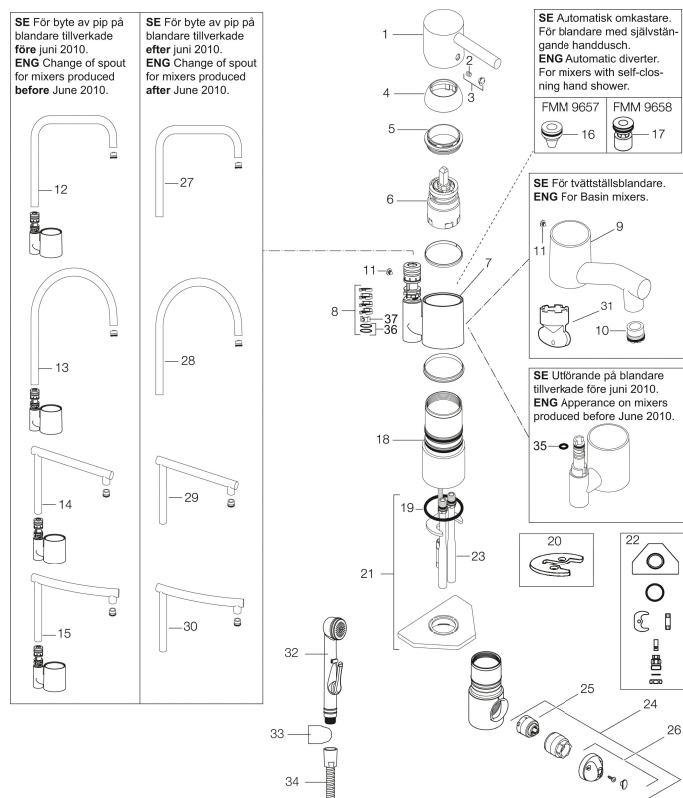

Article number: 96310010 Flow 3 bar: 8.1 l/m

Description: Chrome, Soft PEX® hoses with G3/8" connecting nut

Uniqe characteristics

Backflow protection unit type

- Ceramic cartridge with soft closing function
- Adjustable flow control and temperature limiter
- Eco Flow (energy and water saving aerator)
- Swivel spout 110°
- With dish washer valve, switchable between cold and hot water. Pre-set on cold water
- Hole diameter Ø32-35 mm

Article number: 96310010

Sparepartlist

NO.	FMM NO.	RSK	DESCRIPTION
1	59400000	8591864	Lever, complete, L=95 mm
2	38731006	8591765	Lock screw
3	59410000	8591863	Cover lid with colour marking
4	59330000	8591829	Cover ring, chrome
5	38051000	8241719	Fastening nipple,chrome
6	59110000	8591770	Ceramic cartridge, not cold start (red ring)
7	59782000	8154090	Sleeve for spout with socket and stop screw
8	58640000	8594555	Lock kit for swivel spout
9	59700000	8154047	Spout for basin mixer with aerator and stop screw
10	59752200	8242199	Aerator M21,5 ext., 7-9 l/min at 300 kPa