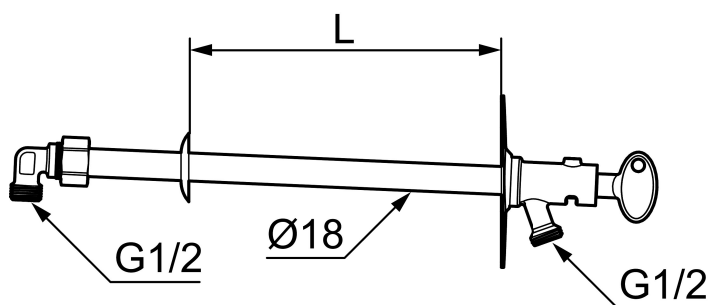

## Garden valve with key

Our garden valves are self-draining and therefore frost-proof even if you forget to dismantle the garden hose before the season with degrees below zero. However, we recommend that you always remove the hose and coupling when there is a risk of low temperatures.

Article number: 42930400

Description: For wall thickness max. 400 mm

### Uniqe characteristics

Backflow protection unit type 

- Self-draining
- With Key
- With approved non-return valve
- Frost-proof even if the hose/coupling is connected
- Can be cut to suit wall thickness
- Wall bracket: H=106 mm, W=66 mm, diagonal screw holes