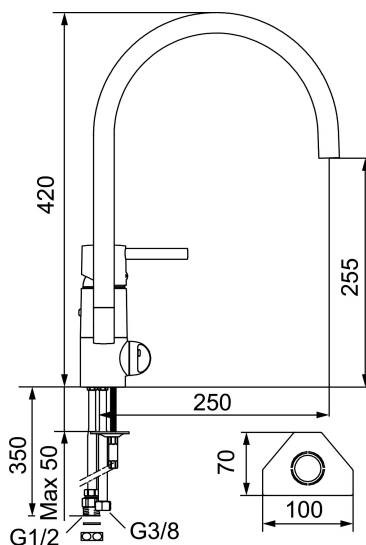

## GARDA II kitchen mixer

Garda is a range of mixers with a clean, minimalist design. A Garda mixer enhances the overall interior of modern kitchens, and has our unique technical features including a soft-close mechanism and a ceramic seal. The spout is replaceable, so you can easily vary the mixer's appearance according to your preference. The choice is yours.

Article number: 96110010

Description: Chrome, Soft PEX® hoses with G3/8" connecting nut

- Ceramic cartridge with soft closing function
- Adjustable flow control and temperature limiter
- Eco Flow (energy and water saving aerator)
- Swivel spout 110°
- With dish washer valve, switchable between cold and hot water. Pre-set on cold water
- Hole diameter Ø32-35 mm