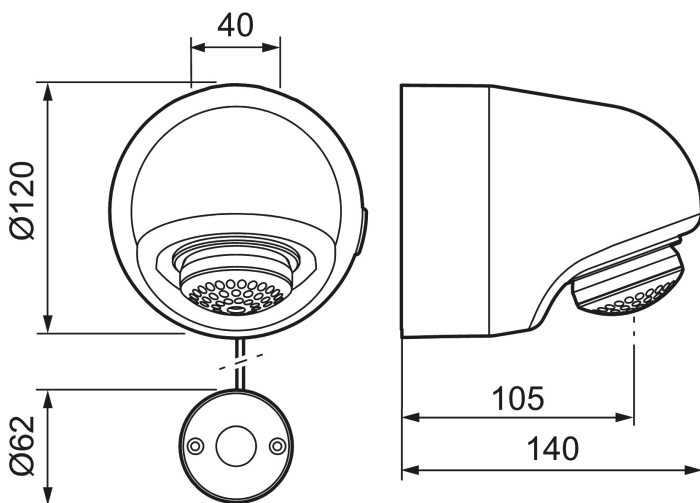

Unique characteristics

FM Mattsson tronic compact WMS, with thermostatic function

Article number: 95177100

Description: Chrome, mains operation, excluded mounting plate

- Tronic Copcompact with possibilities of wireless connection
- Thermostatic function, with adjustable temperature
- Mains operation (excl. transformer). Incl. AC adapter and 5 m extension cable
- Connection at the back, connection are ordered separately
- Solenoid valve, shut-off valve and electronics integrated in the shower head
- Programmable start button. Rinsing time from 10–60 seconds, (30 seconds is the factory preset)
- Flush Timeout - safety shut-off to prevent flooding, maximum of 5 minutes
- Jet angle adjustable +/- 5°
- Flow limiter 9 l/min
- Can be turned off by solenoid valve (eg for cleaning)
- Low power consumption - Long life
- Equipped with function for thermal disinfection against legionella
- IP class sensor, IP67

Installation:

- The power cable between the shower head and the start button should ideally be placed in the joints between wall tiles or in a pipe, but take care not to damage the wall's moisture barrier
- Mains operation requires installation of the power supply FMM S600129 alternatively transformer FMM S600128