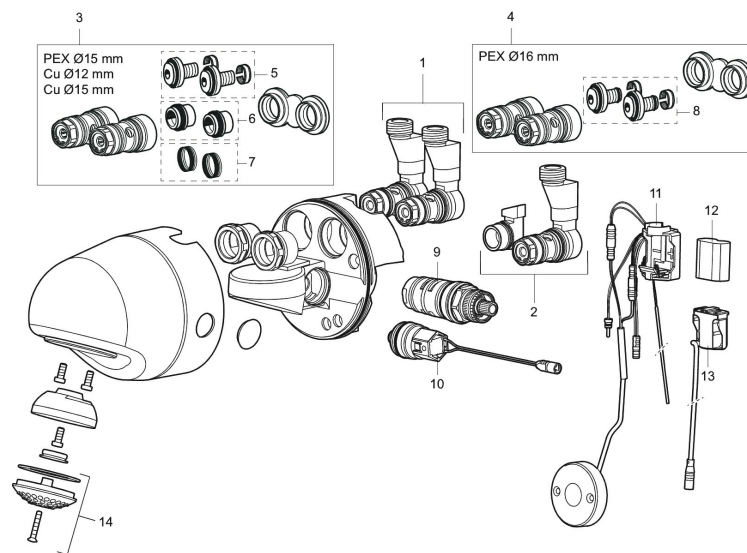

PRODUCT DESCRIPTION

FM Mattsson tronic compact WMS, with thermostatic function

Article number: 95177100

Sparepartlist

NO.	FMM NO.	RSK	DESCRIPTION
1	28145000	8221805	Connectors, complete
2	28145100	8221807	Connector, complete
3	28141000	8221803	Mounting plate with connection for CU 12-15 and PEX 15
4	28141600	8221804	Mounting plate with connection for PEX 16, ALU-PEX 16
5	19451550	8221801	Coupling kit, PEX 15
6	19451250	8221799	Gasket kit, CU 12
7	19451500	8221800	Gasket kit, CU 15
8	19451600	8221802	Coupling kit, PEX 16
9	38147000	8221811	Thermostatic cartridge
10	16202000	8221794	Solenoid valve
11	16216600	8221793	Electronic unit
12	S600135	8483191	Battery
13	S600131	8483190	AC adapter
14	29182000	8221808	Shower strainer