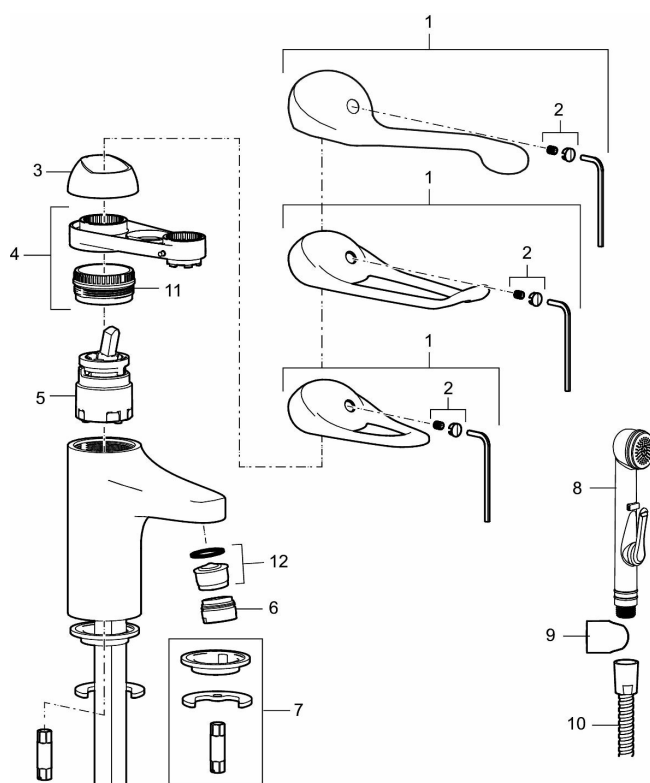

PRODUCT DESCRIPTION

9000E II care basin mixer

An optimal fusion of design and function. The FM Mattsson 9000E range ushers in a new generation of mixers that are environmentally engineered down to the last detail. The mixer has an extra long lever, providing an easier grip for weak hands. This is just one of the special solutions that make our products ideal for a lifetime of use. In short, FM Mattsson has a mixer design for everybody.

Article number: 80604000

Sparepartlist

NO.	FMM NO.	RSK	DESCRIPTION
1	58500000	8591936	Lever, complete, L=90 mm
1	58501750	8591937	Lever, complete, L=150 mm
1	58501800	8592048	Lever, complete, L=180 mm
2	58510000	8591944	Cover lid with colour marking
3	58520000	8591945	Cover sleeve
4	58530140	8241726	Fastening nipple with service tool
5	S600273	8387230	Ceramic cartridge with service tool, cold start (green ring)
5	59120000	8591769	Ceramic cartridge, cold start (green ring)
5	59126000	8591966	Ceramic cartridge with service tool, Eco Plus (green ring)
5	S600232		Cartridge, Low flow, for LEED mixers