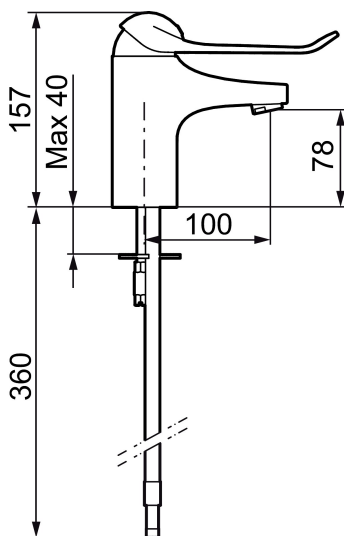

Unique characteristics

- Cold Start
- Ceramic cartridge with soft closing function
- Adjustable flow control and temperature limiter
- Eco Flow (energy and water saving aerator)
- Soft PEX® hoses (stainless steel braided)
- Lever: 150 mm

Backflow protection unit type