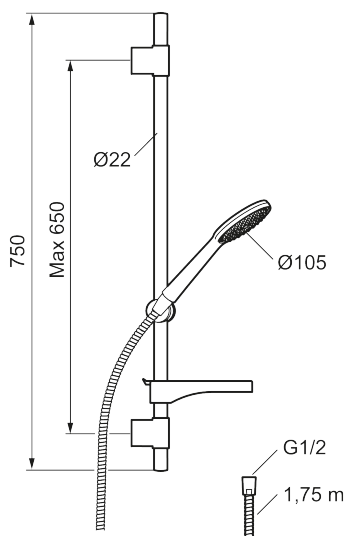

9000XE shower set

9000XE shower set is a shower set in chrome with a metal hose and adjustable wall brackets. The mixer, combined with the large nozzle, delivers a pleasant shower experience with good pressure and an ample jet range without wasting water. The shower set is easy to install in all types of bathrooms.

Article number: 86700000 **Flow 3 bar:** 6.9 l/m

Description: Chrome

- Anti lime-scale hand shower
- With soap dish
- Shower bar with slider and flexible upper wall brackets with sealing
- Lead Free material

Unique characteristics

PRODUCT DESCRIPTION

9000XE shower set

9000XE shower set is a shower set in chrome with a metal hose and adjustable wall brackets. The mixer, combined with the large nozzle, delivers a pleasant shower experience with good pressure and an ample jet range without wasting water. The shower set is easy to install in all types of bathrooms.

Article number: 86700000

Sparepartlist

NO.	FMM NO.	RSK	DESCRIPTION
1	S600091	8233001	Hand shower, chrome
1	S600091.75	8233003	Hand shower, brushed chrome
2	S600095	8239500	Wall bracket, chrome
2	S600095.75	8221926	Wall bracket, brushed chrome
3	S600109	8252036	Shower hose, chrome
3	S600109.75	8252038	Shower hose, brushed chrome