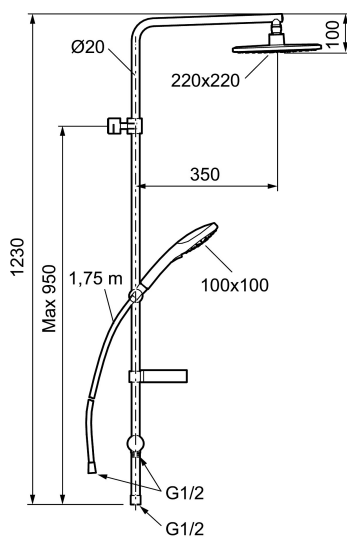

Description: Chrome

Unique characteristics

- Hand shower with 3 shower jet settings and diverter
- Eco Flow, hand shower 7,5 l/min and head shower 11 l/min
- Anti lime-scale head- and hand shower
- With soap dish
- Flexible wall bracket ± 5 mm in height and 50–100 mm from wall, 2x18 mm spacers included, with sealing, hidden pipe joint
- Shower pipe can be shortened if required

NO.	FMM NO.	RSK	DESCRIPTION
1	83890000	8180620	Shower head
2	83753900	8199262	Hand shower
3	94782000	8185652	Slider
4	94712000	8186605	Wall bracket
5	94641000	8185653	Soap dish
6	94781000	8185651	Slider
7	34841750	8181618	Shower hose, chrome
8	83710000	8186586	Wall bracket, 2 pcs
9	58902000	8190734	Diverter, complete
10	59240000	8190735	Cartridge
11	27925000	8180419	Extender, 18 mm, 2 pcs
12	58943000	8217833	Upper bar
13	27930000	8221726	Joint

NO.	FMM NO.	RSK	DESCRIPTION
14	58931000	8217832	Lower bar
15	209549.AE	8180946	Connecting pipe
16	39391000	8221716	Distance ring for Ø18, Ø20 and Ø22 mm pipe
17	38080700	8295337	Stop screw M5x20