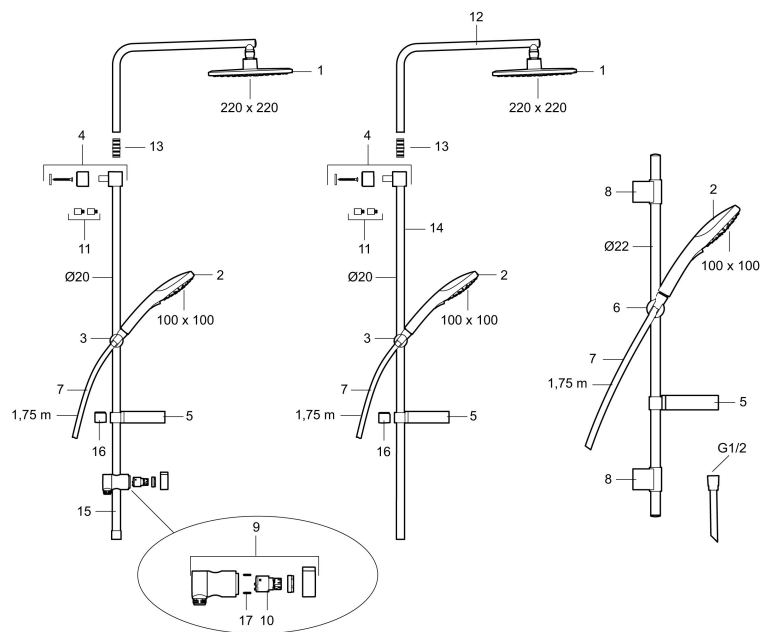

PRODUCT DESCRIPTION

SILJAN head shower set

Our new FM Mattsson Siljan collection combines design with eco-friendly and energy-saving functions without compromising on comfort. The Siljan shower range includes a wide selection of overhead shower and hand shower sets.

The showers can be combined with a Siljan thermostatic shower or bath mixer. Or make things simple by choosing one of our smart all-in-one overhead or hand shower sets.

Article number: 83920000

Sparepartlist

NO.	FMM NO.	RSK	DESCRIPTION
1	83890000	8180620	Shower head
2	83753900	8199262	Hand shower
3	94782000	8185652	Slider
4	94712000	8186605	Wall bracket
5	94641000	8185653	Soap dish
6	94781000	8185651	Slider
7	34841750	8181618	Shower hose, chrome
8	83710000	8186586	Wall bracket, 2 pcs
9	58902000	8190734	Diverter, complete
10	59240000	8190735	Cartridge
11	27925000	8180419	Extender, 18 mm, 2 pcs
12	58943000	8217833	Upper bar
13	27930000	8221726	Joint