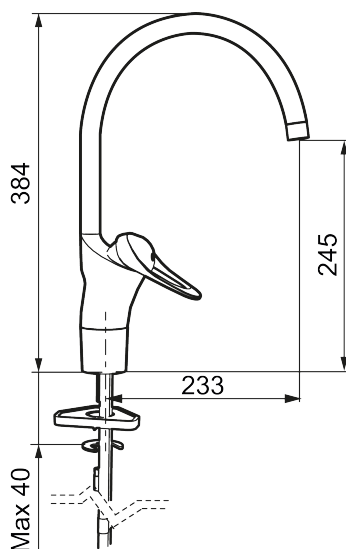

- Kitchen mixer with extra low flow, BREEAM and LEED compliant
- Cold Start
- Ceramic cartridge with soft closing function
- Adjustable flow control and temperature limiter
- Eco (energy and water saving constant flow aerator)
- Swivel spout, limitation part for 60°, 85°, 110° or 360° included
- Soft PEX® hoses (stainless steel braided)