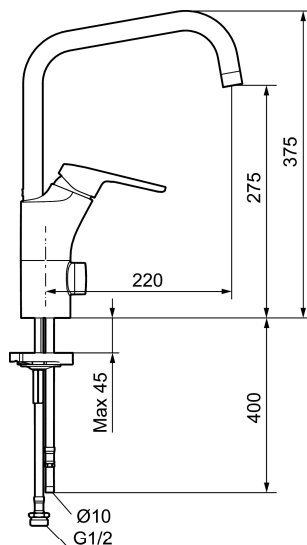

**Article number:** 85010010 **Flow 3 bar:** 7.7 l/m

**Description:** Chrome, Lead Free, connection nut G3/8"

### Unique characteristics

Energy class

Backflow protection unit type

- Cold Start
- Ceramic cartridge with soft closing function
- Adjustable flow control and temperature limiter
- Eco Flow (energy and water saving aerator)
- Swivel spout, limitation part for 60°, 85°, 110° or 360° included
- With dish washer valve, switchable between cold and hot water. Pre-set on cold water
- Soft PEX® hoses (stainless steel braided)
- Hole diameter Ø34-37 mm