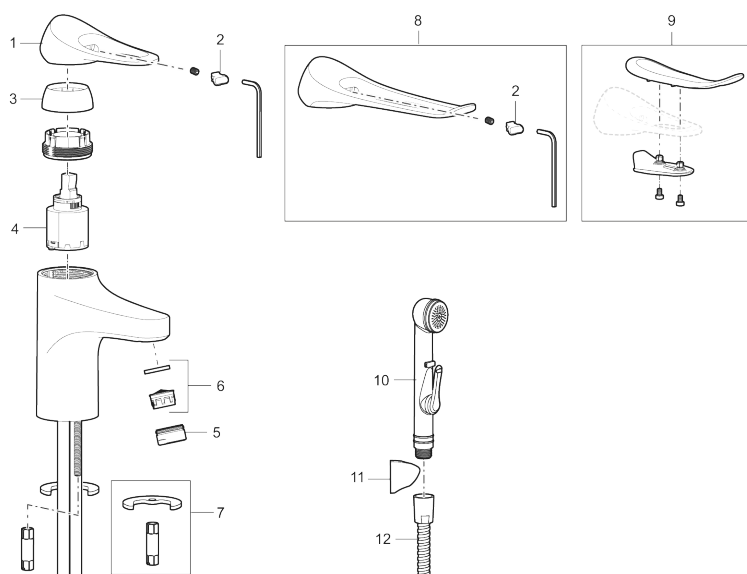

## 9000XE basin mixer

**Article number:** 86577310 **Flow 3 bar:** 3.0 l/m

**Description:** Chrome, LEED/BREEAM compliant

- With self-closing hand shower, wall bracket and hose
- Cold Start
- Ceramic cartridge with soft closing function
- Adjustable flow control and temperature limiter
- Eco Flow (energy and water saving aerator)
- Soft PEX<sup>®</sup> hoses with 3/8" connecting nut (stainless steel braided)
- Lead Free material
- Hole diameter Ø34-37 mm

### Unique characteristics

Backflow protection unit type **EB**

## Sparepartlist

NO.	FMM NO.	RSK	DESCRIPTION
1	S600096	8387022	Lever, complete, chrome
1	S600096.75	8387024	Lever, complete, Brushed chrome
2	S600097	8387025	Cover lid with colour marking
3	S600101	8387029	Cover sleeve, chrome
3	S600101.75	8387031	Cover sleeve, brushed chrome
4	S600100	8387028	Ceramic cartridge with tool, for kitchen mixer (LEED) and basin mixer
4	S600099	8387027	Ceramic cartridge, for kitchen mixer (LEED) and basin mixer
4	S600178	8387036	Ceramic cartridge with tools
5	S600156	8280014	Housing M24 ext., 13 mm, chrome
5	S600156.75	8280015	Housing M24 ext., 13 mm, brushed chrome
6	S600072	8281671	Aerator insert, 3 l/min at 200–600 kPa
6	S600226	8280024	Aerator insert, 1,7 l/min at 200–600 kPa
7	S600160	8387096	Fastening kit, for basin mixer
8	S600175	8387083	Care-lever, complete
9	S600106	8397001	Care-kit
10	S600206	8233049	Self-closing hand shower, chrome
11	S600157	8239542	Wall bracket, chrome
11	S600157.75	8239544	Wall bracket, børstet krom
12	S600152	8236561	High-pressure shower hose, L=1,5 m, chrome