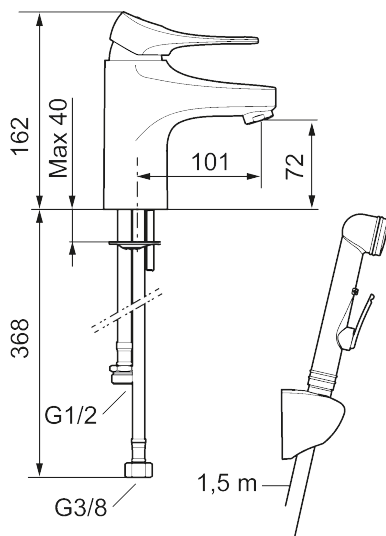

## 9000XE basin mixer

**Article number:** 86577310 **Flow 3 bar:** 3.0 l/m

**Description:** Chrome, LEED/BREEAM compliant

- With self-closing hand shower, wall bracket and hose
- Cold Start
- Ceramic cartridge with soft closing function
- Adjustable flow control and temperature limiter
- Eco Flow (energy and water saving aerator)
- Soft PEX<sup>®</sup> hoses with 3/8" connecting nut (stainless steel braided)
- Lead Free material
- Hole diameter Ø34-37 mm

### Unique characteristics

Backflow protection unit type **EB**

### 9000XE basin mixer

Article number: 86577310