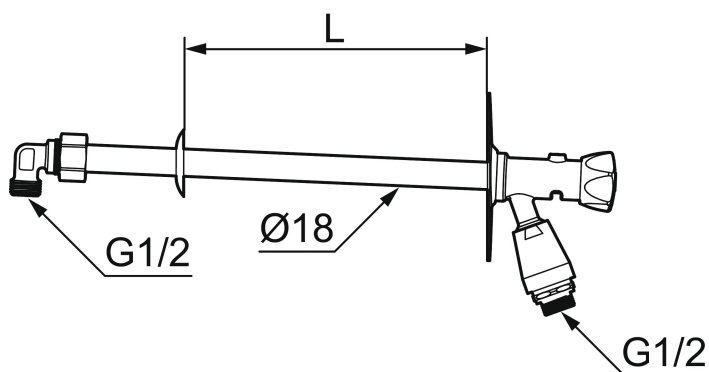

## Garden valve with vacuum valve and plastic handle

Our garden valves are self-draining and therefore frost-proof even if you forget to dismantle the garden hose before the season with degrees below zero. However, we recommended that you always remove the hose and coupling when there is a risk of low temperatures.

Article number: 42940610

Description: For wall thickness max. 600 mm

### Unique characteristics

Backflow protection unit type 

- Self-draining
- With vacuum valve and plastic handle
- With approved non-return valve
- Frost-proof even if the hose/coupling is connected
- Can be cut to suit wall thickness
- Wall bracket: H=106 mm, W=66 mm, diagonal screw holes
- Approved backflow prevention device, EN-Standard EN 1717