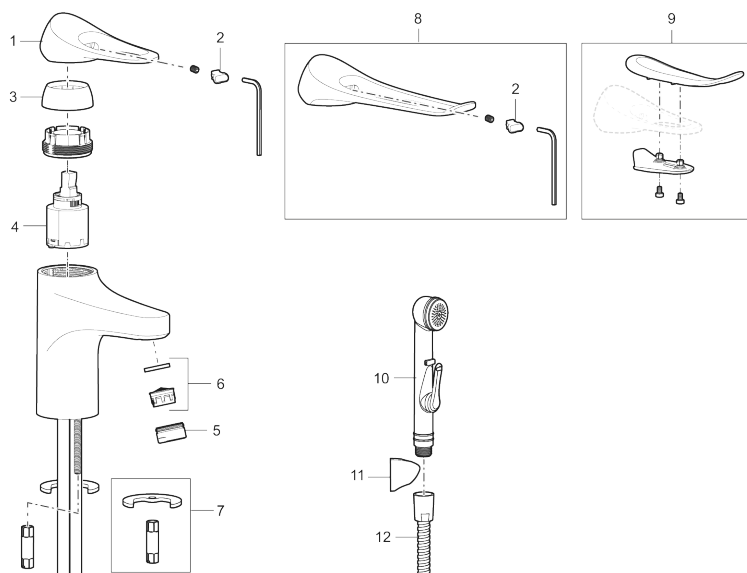

9000XE basin mixer

9000XE basin mixer is a basin mixer in brushed chrome. Its classic design and water-saving function make it a natural choice for the bathroom. The product comes with a captive waste.

Article number: 86530013 **Flow 3 bar:** 4.5 l/m

Description: Brushed chrome

Unique characteristics

Backflow protection unit type **AA**

- With captive waste, lower part in plastic
- Cold Start
- Ceramic cartridge with soft closing function
- Adjustable flow control and temperature limiter
- Eco Flow (energy and water saving aerator)
- Soft PEX® hoses with 3/8" connecting nut (stainless steel braided)
- Lead Free material
- Hole diameter Ø34-37 mm

PRODUCT DESCRIPTION

9000XE basin mixer

9000XE basin mixer is a basin mixer in brushed chrome. Its classic design and water-saving function make it a natural choice for the bathroom. The product comes with a captive waste.

Article number: 86530013

Sparepartlist

NO.	FMM NO.	RSK	DESCRIPTION
1	S600096	8387022	Lever, complete, chrome
1	S600096.75	8387024	Lever, complete, Brushed chrome
2	S600097	8387025	Cover lid with colour marking
3	S600101	8387029	Cover sleeve, chrome
3	S600101.75	8387031	Cover sleeve, brushed chrome
4	S600100	8387028	Ceramic cartridge with tool, for kitchen mixer (LEED) and basin mixer
4	S600099	8387027	Ceramic cartridge, for kitchen mixer (LEED) and basin mixer
4	S600178	8387036	Ceramic cartridge with tools
5	S600156	8280014	Housing M24 ext., 13 mm, chrome
5	S600156.75	8280015	Housing M24 ext., 13 mm, brushed chrome
6	S600072	8281671	Aerator insert, 3 l/min at 200–600 kPa
6	S600226	8280024	Aerator insert, 1,7 l/min at 200–600 kPa
7	S600160	8387096	Fastening kit, for basin mixer
8	S600175	8387083	Care-lever, complete
9	S600106	8397001	Care-kit
10	S600206	8233049	Self-closing hand shower, chrome