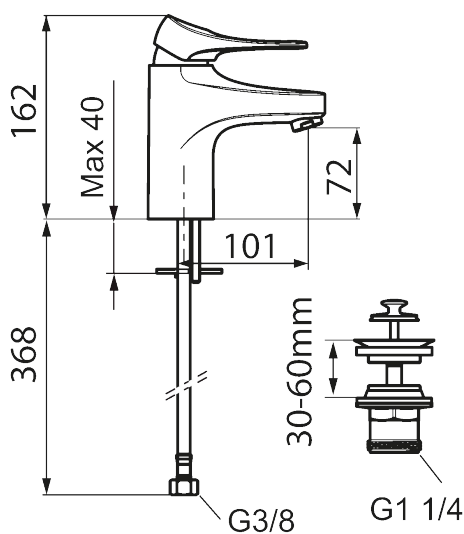

9000XE basin mixer

9000XE basin mixer is a basin mixer in brushed chrome. Its classic design and water-saving function make it a natural choice for the bathroom. The product comes with a captive waste.

Article number: 86530013 **Flow 3 bar:** 4.5 l/m

Description: Brushed chrome

Unique characteristics

Backflow protection unit type **AA**

- With captive waste, lower part in plastic
- Cold Start
- Ceramic cartridge with soft closing function
- Adjustable flow control and temperature limiter
- Eco Flow (energy and water saving aerator)
- Soft PEX® hoses with 3/8" connecting nut (stainless steel braided)
- Lead Free material
- Hole diameter Ø34-37 mm

PRODUCT DESCRIPTION

9000XE basin mixer

9000XE basin mixer is a basin mixer in brushed chrome. Its classic design and water-saving function make it a natural choice for the bathroom. The product comes with a captive waste.

NO.	FMM NO.	RSK	DESCRIPTION
11	S600157	8239542	Wall bracket, chrome
11	S600157.75	8239544	Wall bracket, børstet krom
12	S600152	8236561	High-pressure shower hose, L=1,5 m, chrome