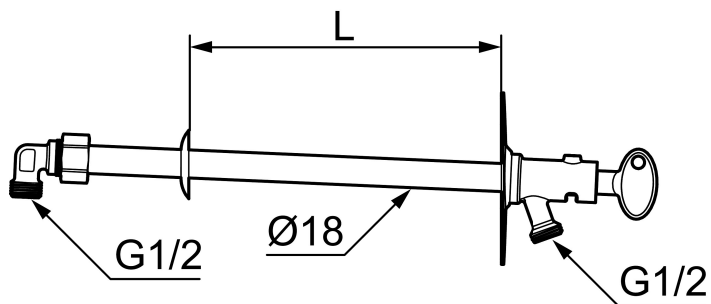

Garden valve with key

Our garden valves are self-draining and therefore frost-proof even if you forget to dismantle the garden hose before the season with degrees below zero. However, we recommend that you always remove the hose and coupling when there is a risk of low temperatures.

Article number: 42930600

Description: For wall thickness max. 600 mm

Uniqe characteristics

Backflow protection unit type 

- Self-draining
- With Key
- With approved non-return valve
- Frost-proof even if the hose/coupling is connected
- Can be cut to suit wall thickness
- Wall bracket: H=106 mm, W=66 mm, diagonal screw holes