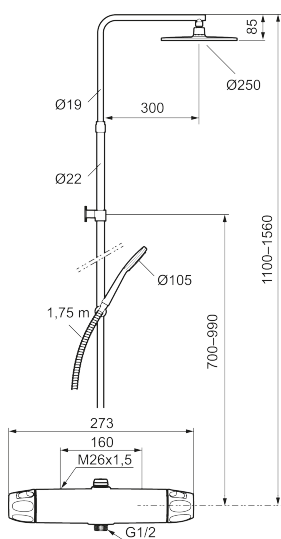

9000XE head shower kit

9000XE head shower kit is a head shower kit in chrome. The telescopic shower bar allows the wall bracket's height to be adapted to the specific bathroom's ceiling height, as well as to the user's height and/or the preferred distance to the shower head.

This product is LEED certified, which means it meets the flow rate requirements applicable to certain new buildings and conversions.

Article number: 86831000 **Flow 3 bar:** 6.0 l/m

Description: Chrome, 160 c/c, LEED/BREEAM compliant

Unique characteristics

Backflow protection unit type **EB**

- Note! 160 c/c
- Safety mixer 9000XE and head shower set 9000XE
- With reversible headwork
- Anti lime-scale head- and hand shower
- Shower bar with slider and wall bracket with sealing
- Shower pipe can be shortened if required
- Wall bracket freely adjustable in height, 700–990 from connection and 50–100 mm from wall, 2x20 mm spacers included, with sealing, hidden pipe joint
- Lead Free material