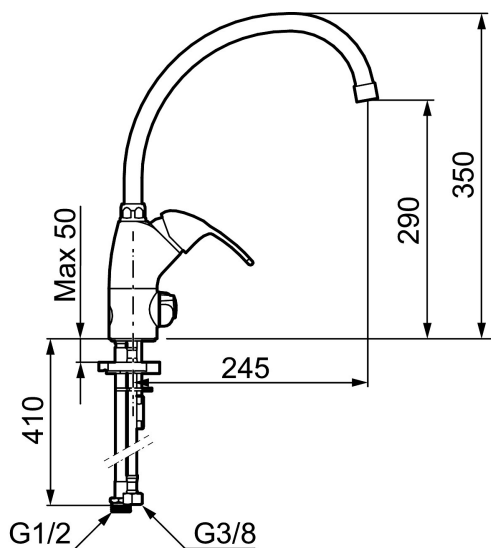

TIDAN kitchen mixer

Article number: 47110010

Description: Chrome

- Adjustable flow control and temperature limiter
- Swivel spout 120°
- With dish washer valve, switchable between cold and hot water. Pre-set on cold water
- Soft PEX® hoses with 3/8" connecting nut (stainless steel braided)
- Hole diameter Ø34-37 mm
- **Supplied only in 6 pack**

Unique characteristics

Backflow protection unit type

PRODUCT DESCRIPTION

TIDAN kitchen mixer

Article number: 47110010

Sparepartlist

NO.	FMM NO.	RSK	DESCRIPTION
1	59210000	8592019	Lever, complete, L=110 mm
2	38731006	8591765	Lock screw
3	59320000	8591766	Cover lid with colour marking
4	59330000	8591829	Cover ring, chrome
5	60863900	8592419	Wrench
6	38050002	8242233	Fastening nipple
7	59130000	8591971	Ceramic cartridge with tools
8	38174700	8153997	Spout
9	29142200	8281524	Housing M22 int.
10	29142400	8281526	Housing M24 ext., 13 mm
11	39140400	8186894	Fastening kit for basin mixers
12	39142700	8186895	Fastening kit for kitchen mixers
13	59251000	8591834	On/off valve for dishwasher, complete
14	59271000	8591843	Ceramic cartridge for dishwasher
15	59261000	8591839	Knob for dishwasher
16	39030000	8295347	End cover, chrome, 2 pcs
17	29102910	8281534	Aerator insert, 5,5–6,5 l/min at 300kPa

NO.	FMM NO.	RSK	DESCRIPTION
18	29102290	8242220	Aerator insert, 7–9 l/min at 300kPa