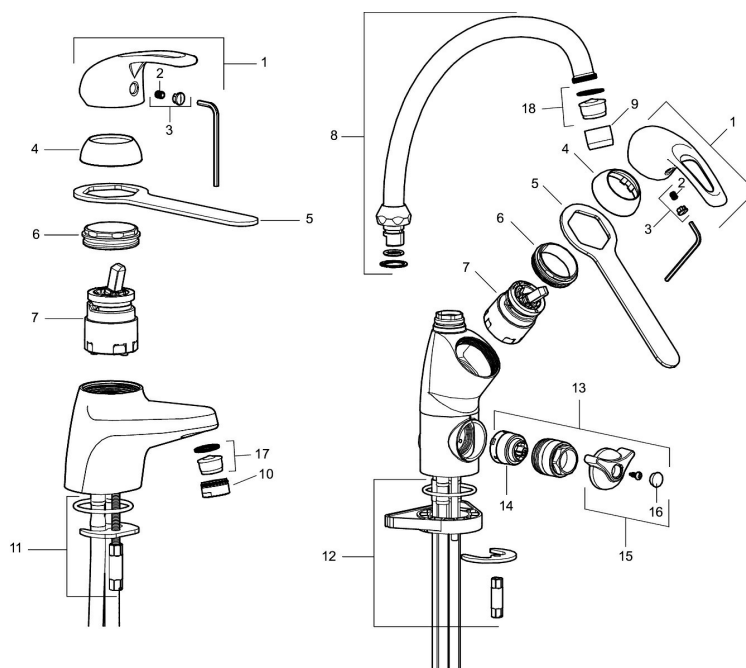

TIDAN kitchen mixer

Article number: 47110010

Description: Chrome

- Adjustable flow control and temperature limiter
- Swivel spout 120°
- With dish washer valve, switchable between cold and hot water. Pre-set on cold water
- Soft PEX® hoses with 3/8" connecting nut (stainless steel braided)
- Hole diameter Ø34-37 mm
- **Supplied only in 6 pack**

Unique characteristics

Backflow protection unit type

PRODUCT DESCRIPTION

TIDAN kitchen mixer

Article number: 47110010

Sparepartlist

NO.	FMM NO.	RSK	DESCRIPTION
1	59210000	8592019	Lever, complete, L=110 mm
2	38731006	8591765	Lock screw
3	59320000	8591766	Cover lid with colour marking
4	59330000	8591829	Cover ring, chrome
5	60863900	8592419	Wrench
6	38050002	8242233	Fastening nipple
7	59130000	8591971	Ceramic cartridge with tools
8	38174700	8153997	Spout
9	29142200	8281524	Housing M22 int.
10	29142400	8281526	Housing M24 ext., 13 mm
11	39140400	8186894	Fastening kit for basin mixers
12	39142700	8186895	Fastening kit for kitchen mixers
13	59251000	8591834	On/off valve for dishwasher, complete
14	59271000	8591843	Ceramic cartridge for dishwasher
15	59261000	8591839	Knob for dishwasher
16	39030000	8295347	End cover, chrome, 2 pcs
17	29102910	8281534	Aerator insert, 5,5–6,5 l/min at 300kPa

NO.	FMM NO.	RSK	DESCRIPTION
18	29102290	8242220	Aerator insert, 7–9 l/min at 300kPa