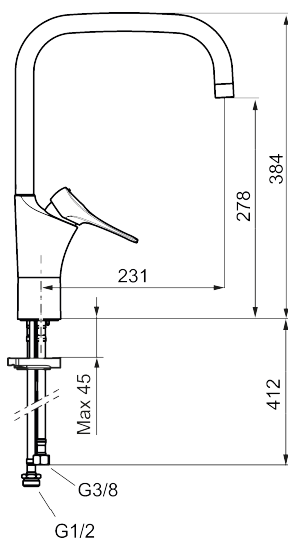

Article number: 86100013 **Flow 3 bar:** 6.0 l/m

Description: Brushed chrome

Unique characteristics

Backflow protection unit type

- Cold Start
- Ceramic cartridge with soft closing function
- Adjustable flow control and temperature limiter
- Eco Flow (energy and water saving aerator)
- Swivel spout, limitation part for 60°, 85°, 110° or 360° included
- Soft PEX® hoses with 3/8" connecting nut (stainless steel braided)
- Lead Free material
- Hole diameter Ø34-37 mm