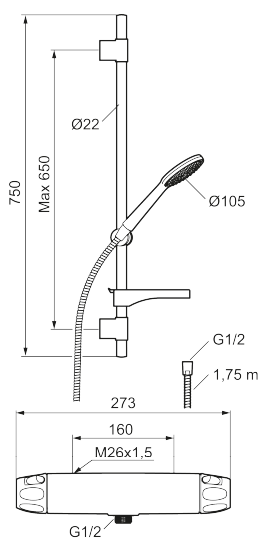

Article number: 86820003 **Flow 3 bar:** 6.9 l/m

Description: Brushed chrome, 160 c/c

- Note! 160 c/c
- Safety mixer 9000XE and head shower set 9000XE
- Shower set has anti lime-scale hand shower, shower bar with slider, soap dish and wall brackets with sealing
- Lead Free material

Unique characteristics

Backflow protection unit type 

PRODUCT DESCRIPTION

9000XE shower kit

9000XE shower kit is our complete shower kit with a mixer and shower set in brushed chrome. The mixer, combined with the large nozzle, delivers a pleasant shower experience with good pressure and an ample jet range without wasting water. The shower kit is easy to install in all types of bathrooms. The product can be supplemented with a tub spout.

Article number: 86820003

Sparepartlist

NO.	FMM NO.	RSK	DESCRIPTION
1	S600083	8218917	On/off handle, complete, krom
1	S600083.75	8218919	On/off handle, complete, brushed chrome
2	S600116	8218920	End cover, chrome
2	S600116.75	8218922	End cover, brushed chrome
3	S600082	8218914	Temperature handle, complete, chrome
3	S600082.75	8218916	Temperature handle, complete, brushed chrome
4	S600020	8441462	Ceramic headwork, with service tool (shower mixer)
4	S600269	8387232	Ceramic headwork, without tool (shower mixer)
5	S600086	8439710	Stop ring, standard
6	S600087	8439711	Scalding protection ring

NO.	FMM NO.	RSK	DESCRIPTION
7	S600084	8439709	Thermostatic cartridge, complete, incl. service tool
7	S600271	8397030	Thermostatic cartridge, complete, without service tool
8	S600088	8439712	Nipple M18x1-G1/2 for shower mixer
9	S600298	3870203	Service tool
10	59800800	8592005	Inlet connectors, 160 c/c
11	38632006	8590311	Filter
12	S600105	8439713	Care-handle, black, 2 pcs
13	S600091	8233001	Hand shower, chrome
13	S600091.75	8233003	Hand shower, brushed chrome
14	S600095	8239500	Wall bracket, chrome
14	S600095.75	8221926	Wall bracket, brushed chrome
15	S600109	8252036	Shower hose, chrome
15	S600109.75	8252038	Shower hose, brushed chrome