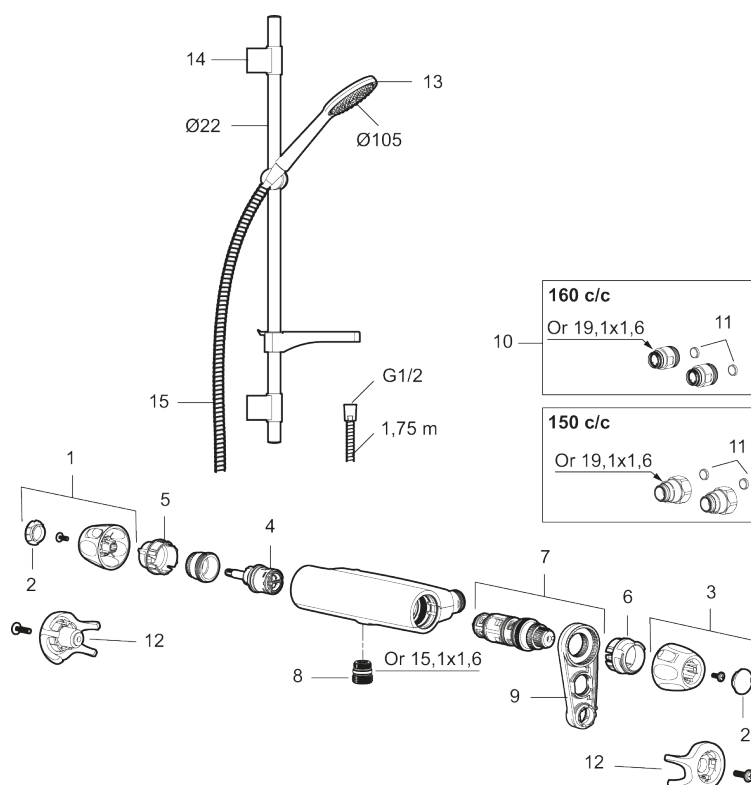

Article number: 86820003 **Flow 3 bar:** 6.9 l/m

Description: Brushed chrome, 160 c/c

- Note! 160 c/c
- Safety mixer 9000XE and head shower set 9000XE
- Shower set has anti lime-scale hand shower, shower bar with slider, soap dish and wall brackets with sealing
- Lead Free material

Unique characteristics

Backflow protection unit type 

PRODUCT DESCRIPTION

9000XE shower kit

9000XE shower kit is our complete shower kit with a mixer and shower set in brushed chrome. The mixer, combined with the large nozzle, delivers a pleasant shower experience with good pressure and an ample jet range without wasting water. The shower kit is easy to install in all types of bathrooms. The product can be supplemented with a tub spout.

Article number: 86820003

Sparepartlist

NO.	FMM NO.	RSK	DESCRIPTION
1	S600083	8218917	On/off handle, complete, krom
1	S600083.75	8218919	On/off handle, complete, brushed chrome
2	S600116	8218920	End cover, chrome
2	S600116.75	8218922	End cover, brushed chrome
3	S600082	8218914	Temperature handle, complete, chrome
3	S600082.75	8218916	Temperature handle, complete, brushed chrome
4	S600020	8441462	Ceramic headwork, with service tool (shower mixer)
4	S600269	8387232	Ceramic headwork, without tool (shower mixer)
5	S600086	8439710	Stop ring, standard
6	S600087	8439711	Scalding protection ring

NO.	FMM NO.	RSK	DESCRIPTION
7	S600084	8439709	Thermostatic cartridge, complete, incl. service tool
7	S600271	8397030	Thermostatic cartridge, complete, without service tool
8	S600088	8439712	Nipple M18x1-G1/2 for shower mixer
9	S600298	3870203	Service tool
10	59800800	8592005	Inlet connectors, 160 c/c
11	38632006	8590311	Filter
12	S600105	8439713	Care-handle, black, 2 pcs
13	S600091	8233001	Hand shower, chrome
13	S600091.75	8233003	Hand shower, brushed chrome
14	S600095	8239500	Wall bracket, chrome
14	S600095.75	8221926	Wall bracket, brushed chrome
15	S600109	8252036	Shower hose, chrome
15	S600109.75	8252038	Shower hose, brushed chrome