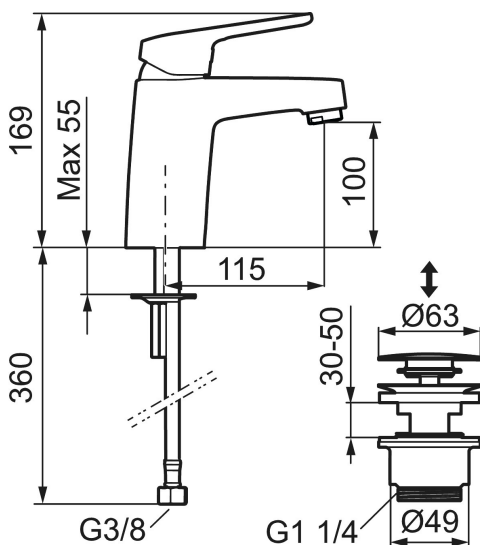

- With push-down waste
- Cold Start
- Ceramic cartridge with soft closing function
- Adjustable flow control and temperature limiter
- Eco Flow (energy and water saving aerator)
- Soft PEX® hoses (stainless steel braided)