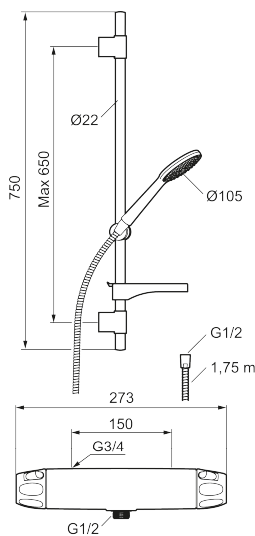

9000XE shower kit

9000XE shower kit is our complete shower kit with a mixer and shower set in chrome. The mixer, combined with the large nozzle, delivers a pleasant shower experience with good pressure and an ample jet range without wasting water. The shower kit is easy to install in all types of bathrooms. The product can be supplemented with a tub spout.

Article number: 86821500 **Flow 3 bar:** 6.9 l/m

Description: Chrome, 150 c/c

- Safety mixer 9000XE and head shower set 9000XE
- Shower set has anti lime-scale hand shower, shower bar with slider, soap dish and wall brackets with sealing
- Lead Free material

Unique characteristics

Backflow protection unit type **EB**