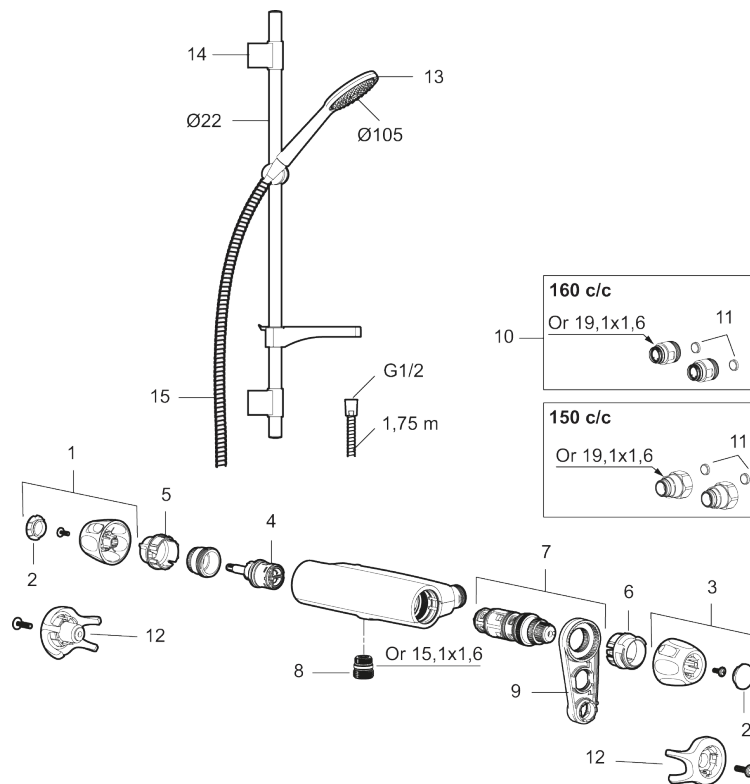

**Article number:** 86821500 **Flow 3 bar:** 6.9 l/m

**Description:** Chrome, 150 c/c

- Safety mixer 9000XE and head shower set 9000XE
- Shower set has anti lime-scale hand shower, shower bar with slider, soap dish and wall brackets with sealing
- Lead Free material

### Unique characteristics

Backflow protection unit type **EB**

## Sparepartlist

NO.	FMM NO.	RSK	DESCRIPTION
1	S600083	8218917	On/off handle, complete, krom
1	S600083.75	8218919	On/off handle, complete, brushed chrome
2	S600116	8218920	End cover, chrome
2	S600116.75	8218922	End cover, brushed chrome
3	S600082	8218914	Temperature handle, complete, chrome
3	S600082.75	8218916	Temperature handle, complete, brushed chrome
4	S600020	8441462	Ceramic headwork, with service tool (shower mixer)
5	S600086	8439710	Stop ring, standard
6	S600087	8439711	Scalding protection ring
7	S600084	8439709	Thermostatic cartridge, complete, incl. service tool

NO.	FMM NO.	RSK	DESCRIPTION
8	S600088	8439712	Nipple M18x1-G1/2 for shower mixer
9	60770000	8591918	Service tool
10	59800800	8592005	Inlet connectors, 160 c/c
11	38632006	8590311	Filter
12	S600105	8439713	Care-handle, black, 2 pcs
13	S600091	8233001	Hand shower, chrome
13	S600091.75	8233003	Hand shower, brushed chrome
14	S600095	8239500	Wall bracket, chrome
14	S600095.75	8221926	Wall bracket, brushed chrome
15	S600109	8252036	Shower hose, chrome
15	S600109.75	8252038	Shower hose, brushed chrome