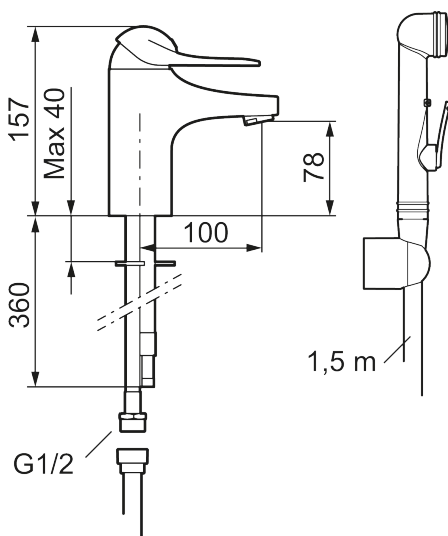

9000E basin mixer

An optimal fusion of design and function. The FM Mattsson 9000E range ushers in a new generation of mixers that are environmentally engineered down to the last detail. The mixer brings beauty and technical perfection to your bathroom. Even in its basic version, the mixer has unique functions that save energy without compromising on comfort.

Article number: 80670000 **Flow 3 bar:** 6.1 l/m

Description: Chrome, connection flat end Ø10 mm

Unique characteristics

Backflow protection unit type 

- With self-closing hand shower, wall bracket and hose
- Cold Start
- Ceramic cartridge with soft closing function
- Adjustable flow control and temperature limiter
- Eco Flow (energy and water saving aerator)
- Soft PEX® hoses (stainless steel braided)
- Approved non-return valves, EN-Standard EN1717