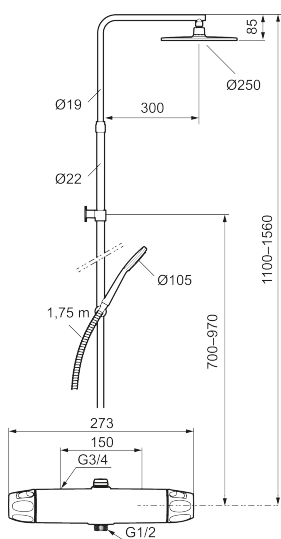

## 9000XE head shower kit

9000XE head shower kit is a head shower kit in brushed chrome.

The telescopic shower bar allows the wall bracket's height to be adapted to the specific bathroom's ceiling height, as well as to the user's height and/or the preferred distance to the shower head.

**Article number:** 86831503 **Flow 3 bar:** 7.6 l/m

**Description:** Brushed chrome, 150 c/c

### Unique characteristics

Backflow protection unit type **EB**

- Safety mixer 9000XE and head shower set 9000XE
- With reversible headwork
- Anti lime-scale head- and hand shower
- Shower bar with slider and wall bracket with sealing
- Shower pipe can be shortened if required
- Wall bracket freely adjustable in height, 700–970 from connection and 50–100 mm from wall, 2x20 mm spacers included, with sealing, hidden pipe joint
- Lead Free material