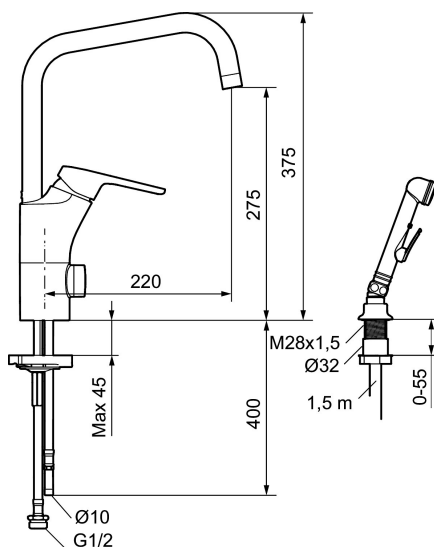

Article number: 83060000

Description: Chrome, connection flat end Ø10 mm

Uniqe characteristics

Backflow protection unit type 

- With self-closing hand shower, wall bracket and hose
- Cold Start
- Ceramic cartridge with soft closing function
- Adjustable flow control and temperature limiter
- Eco Flow (energy and water saving aerator)
- Swivel spout, limitation part for 60°, 85°, 110° or 360° included
- With dish washer valve, switchable between cold and hot water. Pre-set on cold water
- Soft PEX® hoses (stainless steel braided)
- Hole diameter Ø34-37 mm