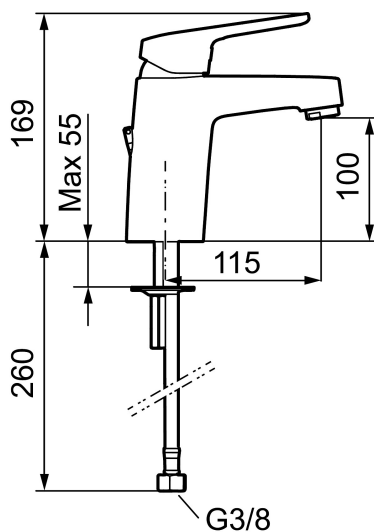

- With chain holder
- Coldstart
- Ceramic cartridge with soft closing function
- Adjustable flow control and temperature limiter
- Eco Flow (energy and water saving aerator)
- Soft PEX® hoses (stainless steel braided)