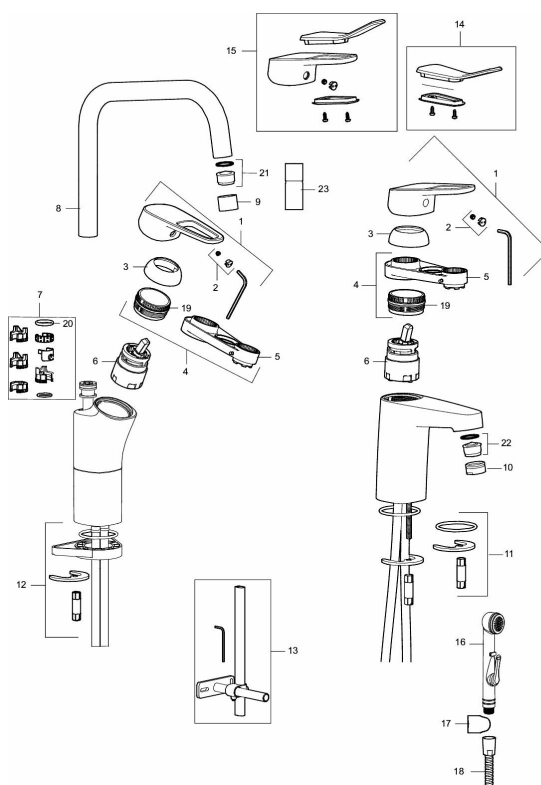

Article number: 83502310 Flow 3 bar: 6.2 l/m

Description: Chrome, connection nut G3/8"

### Unique characteristics

Backflow protection unit type

- With chain holder
- Coldstart
- Ceramic cartridge with soft closing function
- Adjustable flow control and temperature limiter
- Eco Flow (energy and water saving aerator)
- Soft PEX<sup>®</sup> hoses (stainless steel braided)

### Sparepartlist

NO.	FMM NO.	RSK	DESCRIPTION
	44450009	8295353	Accessories (limitation segment, stop screw, allen wrench 3 mm)
1	58501000	8592023	Complete lever, chrome
2	58511000	8592021	Cover lid with colour marking
3	58521000	8592020	Cover sleeve, chrome
4	58530140	8241726	Fastening nipple with service tool
5	S600298	3870203	Service tool
6	59115500	8591947	Ceramic cartridge with service tool, standard (red ring)
6	S600273	8387230	Ceramic cartridge with service tool, cold start (green ring)