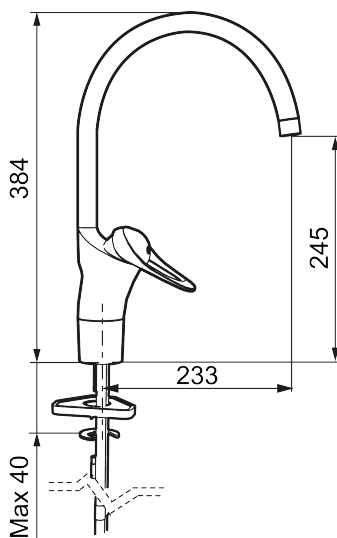

9000E II kitchen mixer

An optimal fusion of design and function. The FM Mattsson 9000E range ushers in a new generation of mixers that are environmentally engineered down to the last detail. The mixer brings beauty and technical perfection to your kitchen. Even in its basic version, the mixer has unique functions that save energy without compromising on comfort.

Article number: 80007000 **Flow 3 bar:** 5.0 l/m

Description: Chrome, LEED/BREEAM compliant, connection flat end Ø10 mm

- Cold Start
- Ceramic cartridge with soft closing function
- Adjustable flow control and temperature limiter
- Eco (energy and water saving constant flow aerator)
- Swivel spout 60°, 85°, 110° or 360° (limitation part for 60° or 110° included)
- Soft PEX® hoses (stainless steel braided)