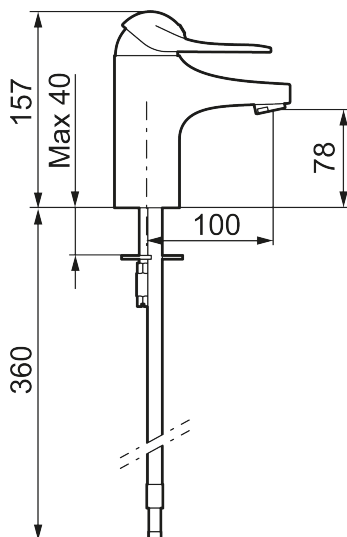

9000E basin mixer

An optimal fusion of design and function. The FM Mattsson 9000E range ushers in a new generation of mixers that are environmentally engineered down to the last detail. The mixer brings beauty and technical perfection to your bathroom. Even in its basic version, the mixer has unique functions that save energy without compromising on comfort.

Article number: 80607300 **Flow 3 bar:** 3.0 l/m

Description: Chrome, 3 l/min at 200–600 kPa, LEED compliant, connection flat end Ø10 mm

- Basin mixer with extra low flow, BREEAM and LEED compliant
- Cold Start
- Ceramic cartridge with soft closing function
- Adjustable flow control and temperature limiter
- Eco (energy and water saving constant flow aerator)
- Soft PEX® hoses (stainless steel braided)