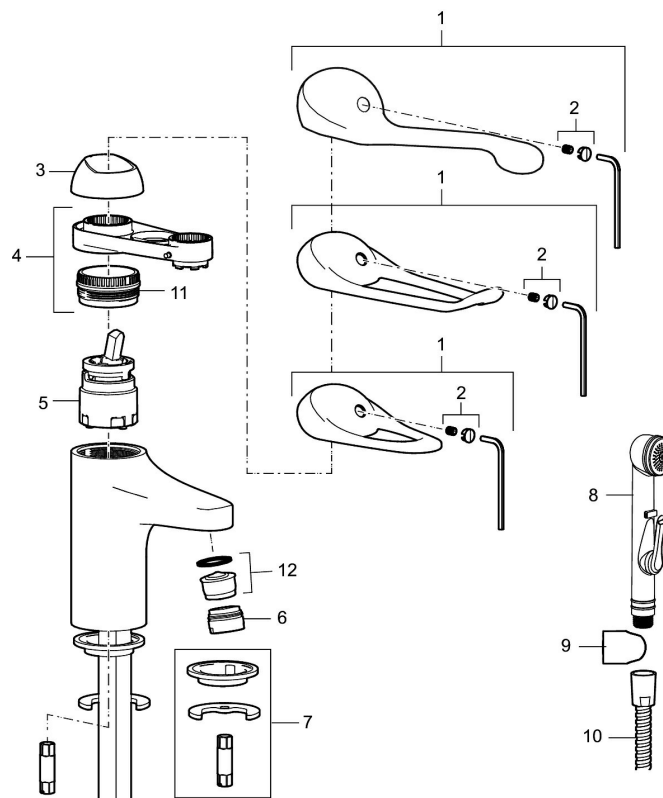

**Article number:** 80607300 **Flow 3 bar:** 3.0 l/m

**Description:** Chrome, 3 l/min at 200–600 kPa, LEED compliant, connection flat end Ø10 mm

- Basin mixer with extra low flow, BREEAM and LEED compliant
- Cold Start
- Ceramic cartridge with soft closing function
- Adjustable flow control and temperature limiter
- Eco (energy and water saving constant flow aerator)
- Soft PEX<sup>®</sup> hoses (stainless steel braided)

## Sparepartlist

NO.	FMM NO.	RSK	DESCRIPTION
1	58500000	8591936	Lever, complete, L=90 mm
1	58501750	8591937	Lever, complete, L=150 mm
1	58501800	8592048	Lever, complete, L=180 mm
2	58510000	8591944	Cover lid with colour marking
3	58520000	8591945	Cover sleeve
4	58530140	8241726	Fastening nipple with service tool
5	59120009	8591949	Ceramic cartridge with service tool, cold start (green ring)
5	59120000	8591769	Ceramic cartridge, cold start (green ring)
5	59126000	8591966	Ceramic cartridge with service tool, Eco Plus (green ring)