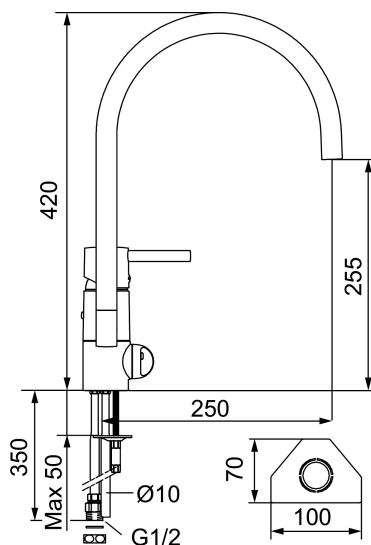

GARDA II kitchen mixer

Garda is a range of mixers with a clean, minimalist design. A Garda mixer enhances the overall interior of modern kitchens, and has our unique technical features including a soft-close mechanism and a ceramic seal. The spout is replaceable, so you can easily vary the mixer's appearance according to your preference. The choice is yours.

Article number: 96110000

Description: Chrome, with CU Ø10 mm

- Ceramic cartridge with soft closing function
- Adjustable flow control and temperature limiter
- Eco Flow (energy and water saving aerator)
- Swivel spout 110°
- With dish washer valve, switchable between cold and hot water. Pre-set on cold water
- Hole diameter Ø32-35 mm