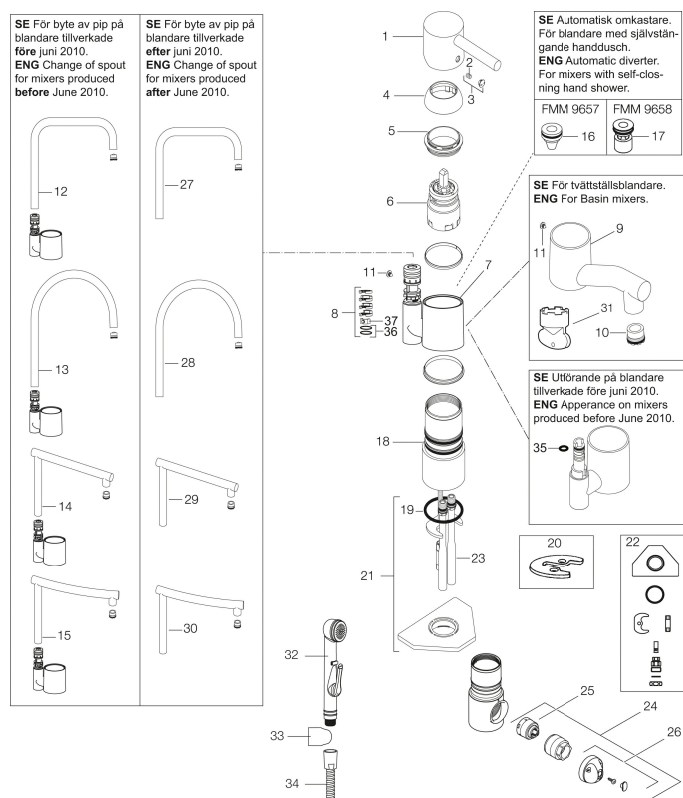

Article number: 96110000

Description: Chrome, with CU Ø10 mm

- Ceramic cartridge with soft closing function
- Adjustable flow control and temperature limiter
- Eco Flow (energy and water saving aerator)
- Swivel spout 110°
- With dish washer valve, switchable between cold and hot water. Pre-set on cold water
- Hole diameter Ø32-35 mm

Article number: 96110000

Sparepartlist

NO.	FMM NO.	RSK	DESCRIPTION
1	59400000	8591864	Lever, complete, L=95 mm
2	38731006	8591765	Lock screw
3	59410000	8591863	Cover lid with colour marking
4	59330000	8591829	Cover ring, chrome
5	38051000	8241719	Fastening nipple,chrome
6	59110000	8591770	Ceramic cartridge, not cold start (red ring)
7	59782000	8154090	Sleeve for spout with socket and stop screw
8	58640000	8594555	Lock kit for swivel spout
9	59700000	8154047	Spout for basin mixer with aerator and stop screw
10	59752200	8242199	Aerator M21,5 ext., 7-9 l/min at 300 kPa