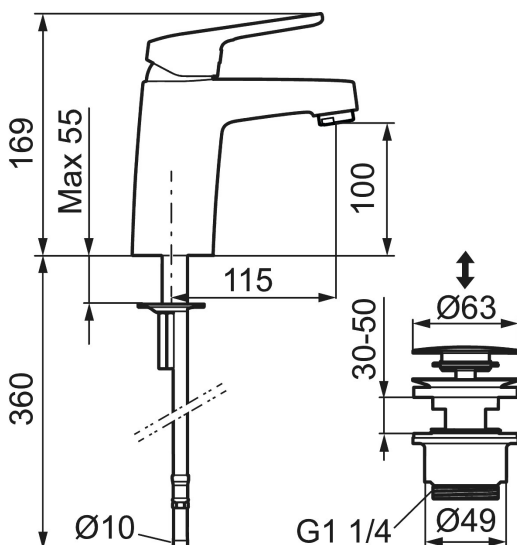

Big or small? Our FM Mattsson Siljan has products for everybody, regardless of their taste or the size of their home.

The new Siljan Mini basin mixer is a compact product that packs a punch. Specially designed for small homes, small bathrooms or small hands. The choice is yours. Needless to say, you get the same high quality, just in a smaller size.

Article number: 83535000 Flow 3 bar: 6.2 l/m

Description: Chrome, connection flat end Ø10 mm

Uniqe characteristics

Backflow protection unit type 

- With push-down waste
- Cold Start
- Ceramic cartridge with soft closing function
- Adjustable flow control and temperature limiter
- Eco Flow (energy and water saving aerator)
- Soft PEX[®] hoses (stainless steel braided)

Article number: 83535000

Sparepartlist

NO.	FMM NO.	RSK	DESCRIPTION
	44450009	8295353	Accessories (limitation segment, stop screw, allen wrench 3 mm)
1	58501000	8592023	Complete lever, chrome
2	58511000	8592021	Cover lid with colour marking
3	58521000	8592020	Cover sleeve, chrome
4	58530140	8241726	Fastening nipple with service tool
5	60770000	8591918	Service tool
6	59115500	8591947	Ceramic cartridge with service tool, standard (red ring)