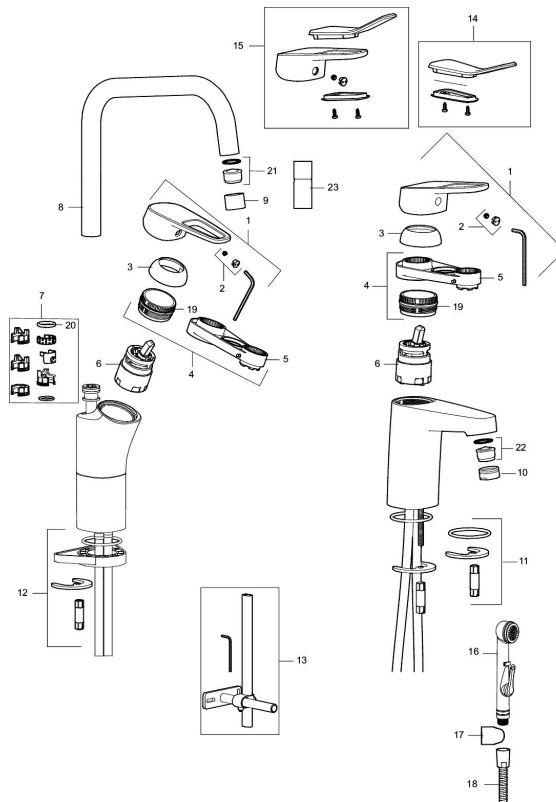

Article number: 83535000 Flow 3 bar: 6.2 l/m

Description: Chrome, connection flat end Ø10 mm

Uniqe characteristics

Backflow protection unit type 

- With push-down waste
- Cold Start
- Ceramic cartridge with soft closing function
- Adjustable flow control and temperature limiter
- Eco Flow (energy and water saving aerator)
- Soft PEX[®] hoses (stainless steel braided)

PRODUCT DESCRIPTION

SILJAN basin mixer

Soft, curved lines and ultra-shiny surfaces. We have emphasised clean design, simplicity and function, in line with our vision of caring for people and the environment. Strong focus has been placed on design, and specific shapes are used consistently to create a coordinated look. Big or small? Our FM Mattsson Siljan has products for everybody, regardless of their taste or the size of their home. The new Siljan Mini basin mixer is a compact product that packs a punch. Specially designed for small homes, small bathrooms or small hands. The choice is yours. Needless to say, you get the same high quality, just in a smaller size.

Article number: 83535000

Sparepartlist

NO.	FMM NO.	RSK	DESCRIPTION
	44450009	8295353	Accessories (limitation segment, stop screw, allen wrench 3 mm)
1	58501000	8592023	Complete lever, chrome
2	58511000	8592021	Cover lid with colour marking
3	58521000	8592020	Cover sleeve, chrome
4	58530140	8241726	Fastening nipple with service tool
5	60770000	8591918	Service tool
6	59115500	8591947	Ceramic cartridge with service tool, standard (red ring)