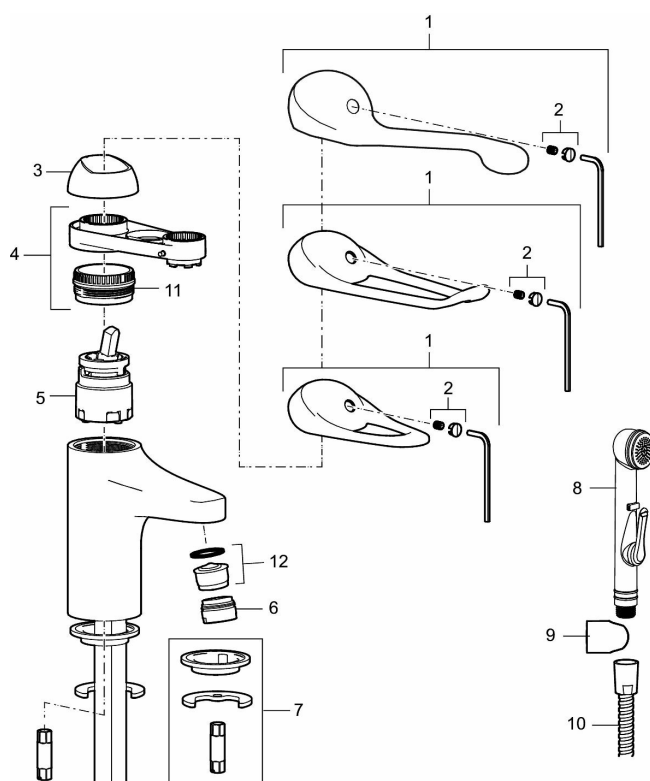

PRODUCT DESCRIPTION

9000E basin mixer

An optimal fusion of design and function. The FM Mattsson 9000E range ushers in a new generation of mixers that are environmentally engineered down to the last detail. The mixer brings beauty and technical perfection to your bathroom. Even in its basic version, the mixer has unique functions that save energy without compromising on comfort.

Article number: 80676000

Sparepartlist

NO.	FMM NO.	RSK	DESCRIPTION
1	58500000	8591936	Lever, complete, L=90 mm
1	58501750	8591937	Lever, complete, L=150 mm
1	58501800	8592048	Lever, complete, L=180 mm
2	58510000	8591944	Cover lid with colour marking
3	58520000	8591945	Cover sleeve
4	58530140	8241726	Fastening nipple with service tool
5	S600273	8387230	Ceramic cartridge with service tool, cold start (green ring)
5	59120000	8591769	Ceramic cartridge, cold start (green ring)
5	59126000	8591966	Ceramic cartridge with service tool, Eco Plus (green ring)
5	S600232		Cartridge, Low flow, for LEED mixers