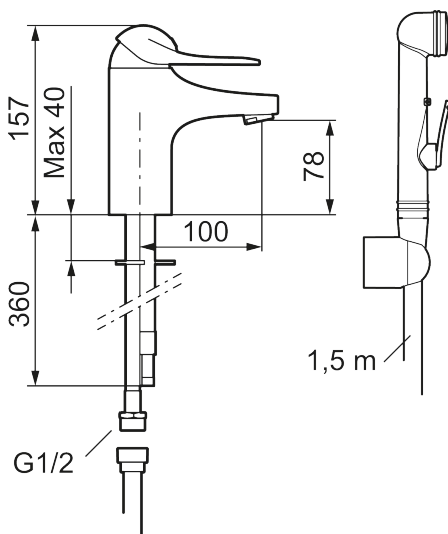

Unique characteristics

- With self-closing hand shower, wall bracket and hose
- Cold Start
- Ceramic cartridge with soft closing function
- Adjustable flow control and temperature limiter
- Eco Flow (energy and water saving aerator)
- Soft PEX® hoses (stainless steel braided)
- Approved non-return valves, EN-Standard EN1717

Backflow protection unit type