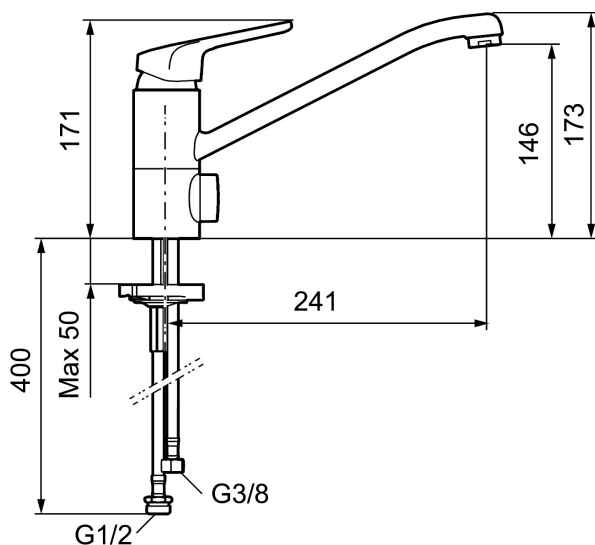

Article number: 83210010 Flow 3 bar: 9.0 l/m

Description: Chrome, connection nut G3/8"

### Uniqe characteristics

Backflow protection unit type 

- Cold Start
- Ceramic cartridge with soft closing function
- Adjustable flow control and temperature limiter
- Eco Flow (energy and water saving aerator)
- Swivel spout 110°
- With dish washer valve, switchable between cold and hot water. Pre-set on cold water
- Soft PEX<sup>®</sup> hoses (stainless steel braided)
- Hole diameter Ø34-37 mm

### Sparepartlist

NO.	FMM NO.	RSK	DESCRIPTION
1	58501000	8592023	Complete lever, chrome
2	58511000	8592021	Cover lid with colour marking
3	58521000	8592020	Cover sleeve, chrome
4	58530160	8241727	Fastening nipple with service tool
5	60770000	8591918	Service tool
6	59120009	8591949	Ceramic cartridge with service tool, cold start (green ring)
6	59115500	8591947	Ceramic cartridge with service tool, standard (red ring)
6	59126000	8591966	Ceramic cartridge with service tool, Eco Plus (green ring)
7	58660000	8592035	Spout
8	38080000	8241723	Stop screw