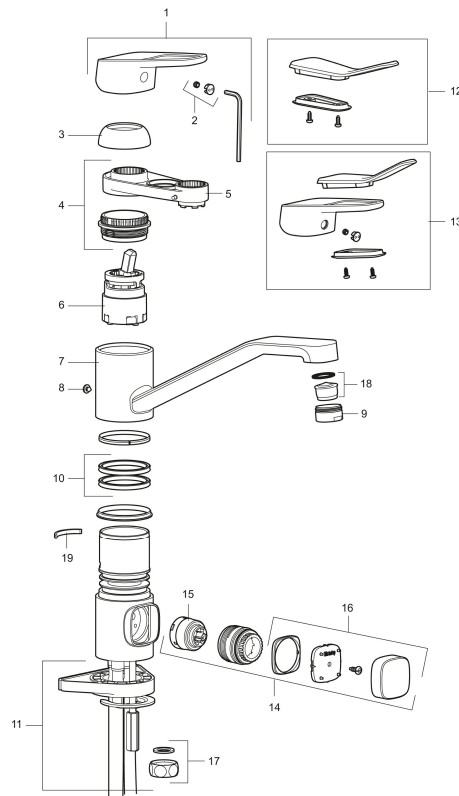

Article number: 83210010 Flow 3 bar: 9.0 l/m

Description: Chrome, connection nut G3/8"

### Uniqe characteristics

Backflow protection unit type 

- Cold Start
- Ceramic cartridge with soft closing function
- Adjustable flow control and temperature limiter
- Eco Flow (energy and water saving aerator)
- Swivel spout 110°
- With dish washer valve, switchable between cold and hot water. Pre-set on cold water
- Soft PEX<sup>®</sup> hoses (stainless steel braided)
- Hole diameter Ø34-37 mm

### Sparepartlist

NO.	FMM NO.	RSK	DESCRIPTION
1	58501000	8592023	Complete lever, chrome
2	58511000	8592021	Cover lid with colour marking
3	58521000	8592020	Cover sleeve, chrome
4	58530160	8241727	Fastening nipple with service tool
5	60770000	8591918	Service tool
6	59120009	8591949	Ceramic cartridge with service tool, cold start (green ring)
6	59115500	8591947	Ceramic cartridge with service tool, standard (red ring)
6	59126000	8591966	Ceramic cartridge with service tool, Eco Plus (green ring)
7	58660000	8592035	Spout
8	38080000	8241723	Stop screw

NO.	FMM NO.	RSK	DESCRIPTION
9	29142400	8281526	Housing M24 ext., 13 mm
10	37204029	8593089	Sealing rings, 2 pcs
11	39142000	8186890	Fastening kit, for mixers with on/off valve
12	35974009	8592038	Care-kit
13	58504000	8592049	Care-lever, complete
14	59291000	8186896	On/off valve for dishwasher, complete
15	59271000	8591843	Ceramic cartridge for dishwasher
16	58281000	8592036	Knob for dishwasher, chrome
17	29651501	8531502	Rough chrome plated
18	29102710	8281528	Aerator insert, 9–11 l/min at 300kPa
18	29102890	8281533	Aerator insert, 10–13 l/min at 300kPa
19	38230005	8141730	Limitation clamp for fixed spout and swivel 30-90°