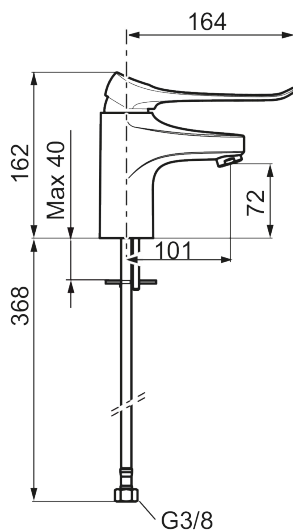

9000XE care basin mixer

Article number: 86504010 Flow 3 bar: 4.5 l/m

Description: Chrome

- Cold Start
- Ceramic cartridge with soft closing function
- Adjustable flow control and temperature limiter
- Eco Flow (energy and water saving aerator)
- Soft PEX[®] hoses with 3/8" connecting nut (stainless steel braided)
- Lead Free material
- Hole diameter Ø34-37 mm

Unique characteristics

Backflow protection unit type **AA**

PRODUCT DESCRIPTION

9000XE care basin mixer

Article number: 86504010

Sparepartlist

NO.	FMM NO.	RSK	DESCRIPTION
1	S600096	8387022	Lever, complete, chrome
1	S600096.75	8387024	Lever, complete, Brushed chrome
2	S600097	8387025	Cover lid with colour marking
3	S600101	8387029	Cover sleeve, chrome
3	S600101.75	8387031	Cover sleeve, brushed chrome
4	S600100	8387028	Ceramic cartridge with tool, for kitchen mixer (LEED) and basin mixer
4	S600099	8387027	Ceramic cartridge, without tool, for kitchen mixer (LEED) and basin mixer
4	S600178	8387036	Ceramic cartridge with tools
4	S600272	8387234	Ceramic cartridge, without tool
5	S600156	8280014	Housing M24 ext., 13 mm, chrome
5	S600156.75	8280015	Housing M24 ext., 13 mm, brushed chrome
6	S600072	8281671	Aerator insert, 3 l/min at 200–600 kPa
6	S600226	8280024	Aerator insert, 1,7 l/min at 200–600 kPa
7	S600160	8387096	Fastening kit, for basin mixer
8	S600175	8387083	Care-lever, complete
9	S600106	8397001	Care-kit
10	S600206	8233049	Self-closing hand shower, chrome
11	S600157	8239542	Wall bracket, chrome
11	S600157.75	8239544	Wall bracket, børstet krom

NO.	FMM NO.	RSK	DESCRIPTION
12	S600152	8236561	High-pressure shower hose, L=1,5 m, chrome