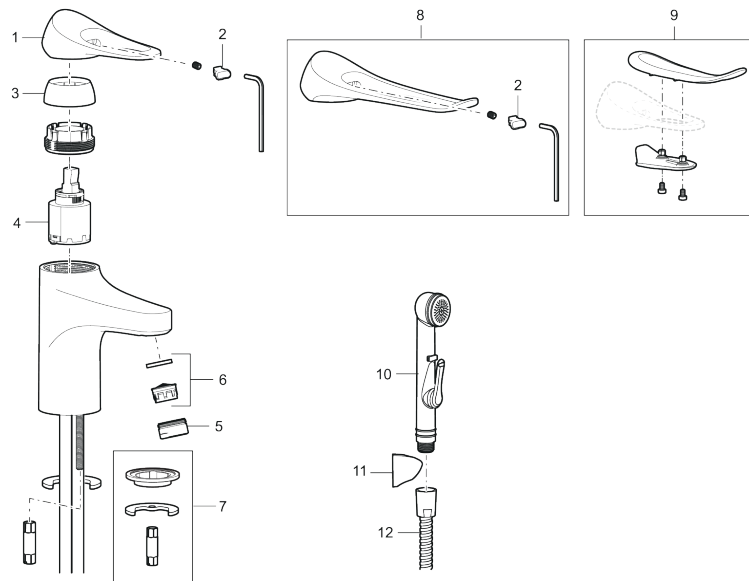

9000XE care basin mixer

Article number: 86504010 Flow 3 bar: 4.5 l/m

Description: Chrome

- Cold Start
- Ceramic cartridge with soft closing function
- Adjustable flow control and temperature limiter
- Eco Flow (energy and water saving aerator)
- Soft PEX[®] hoses with 3/8" connecting nut (stainless steel braided)
- Lead Free material
- Hole diameter Ø34-37 mm

Unique characteristics

Backflow protection unit type **AA**

PRODUCT DESCRIPTION

9000XE care basin mixer

Article number: 86504010

Sparepartlist

NO.	FMM NO.	RSK	DESCRIPTION
1	S600096	8387022	Lever, complete, chrome
1	S600096.75	8387024	Lever, complete, Brushed chrome
2	S600097	8387025	Cover lid with colour marking
3	S600101	8387029	Cover sleeve, chrome
3	S600101.75	8387031	Cover sleeve, brushed chrome
4	S600100	8387028	Ceramic cartridge with tool, for kitchen mixer (LEED) and basin mixer
4	S600099	8387027	Ceramic cartridge, without tool, for kitchen mixer (LEED) and basin mixer
4	S600178	8387036	Ceramic cartridge with tools
4	S600272	8387234	Ceramic cartridge, without tool
5	S600156	8280014	Housing M24 ext., 13 mm, chrome
5	S600156.75	8280015	Housing M24 ext., 13 mm, brushed chrome
6	S600072	8281671	Aerator insert, 3 l/min at 200–600 kPa
6	S600226	8280024	Aerator insert, 1,7 l/min at 200–600 kPa
7	S600160	8387096	Fastening kit, for basin mixer
8	S600175	8387083	Care-lever, complete
9	S600106	8397001	Care-kit
10	S600206	8233049	Self-closing hand shower, chrome
11	S600157	8239542	Wall bracket, chrome
11	S600157.75	8239544	Wall bracket, børstet krom

NO.	FMM NO.	RSK	DESCRIPTION
12	S600152	8236561	High-pressure shower hose, L=1,5 m, chrome