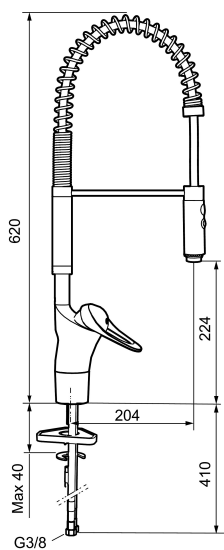

9000E flexi kitchen mixer

An optimal fusion of design and function. The FM Mattsson 9000E range ushers in a new generation of mixers that are environmentally engineered down to the last detail. The mixer brings beauty and technical perfection to your kitchen. Even in its basic version, the mixer has unique functions that save energy without compromising on comfort.

Article number: 81000010 Flow 3 bar: 10.2 l/m

Description: Chrome, connection nut G3/8"

- Cold Start
- Ceramic cartridge with soft closing function
- Adjustable flow control and temperature limiter
- Hose, limitation part for 60°, 85°, 110° or 360° included
- Nozzle with concentrated jet and handshower
- Soft PEX® hoses (stainless steel braided)
- Approved non-return valves, EN-Standard EN1717
- Hole diameter Ø34-37 mm