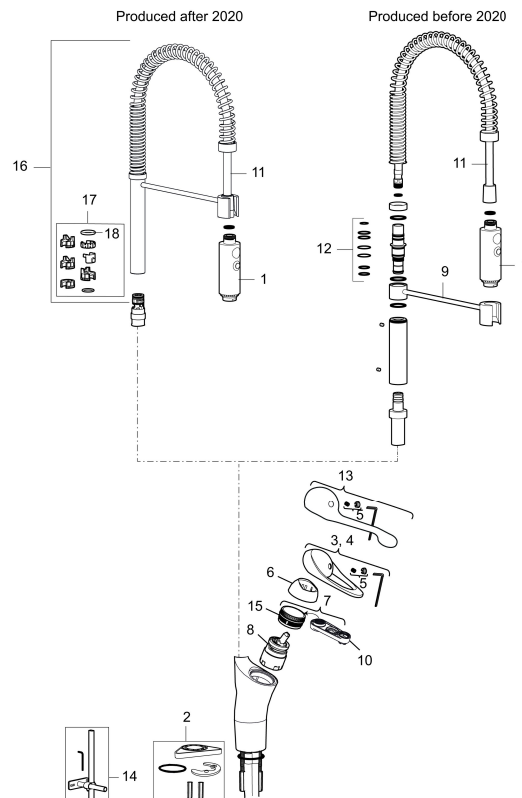

Article number: 81000010 Flow 3 bar: 10.2 l/m

Description: Chrome, connection nut G3/8"

- Cold Start
- Ceramic cartridge with soft closing function
- Adjustable flow control and temperature limiter
- Hose, limitation part for 60°, 85°, 110° or 360° included
- Nozzle with concentrated jet and handshower
- Soft PEX[®] hoses (stainless steel braided)
- Approved non-return valves, EN-Standard EN1717
- Hole diameter Ø34-37 mm

Article number: 81000010

Sparepartlist

NO.	FMM NO.	RSK	DESCRIPTION
1	29190000	8592013	Nozzle for Flexi
2	39141800		Fastening kit, for kitchen mixer without on/off valve
3	58500000	8591936	Lever, complete, L=90 mm
4	58501750	8591937	Lever, complete, L=150 mm
5	58510000	8591944	Cover lid with colour marking
6	58520000	8591945	Cover sleeve
7	58530140	8241726	Fastening nipple with service tool
8	59120009	8591949	Ceramic cartridge with service tool, cold start (green ring)
8	59120000	8591769	Ceramic cartridge, cold start (green ring)
8	59115500	8591947	Ceramic cartridge with service tool, standard (red ring)

NO.	FMM NO.	RSK	DESCRIPTION
8	59126000	8591966	Ceramic cartridge with service tool, Eco Plus (green ring)
9	27580000	8594559	Nozzle arm and screw
10	60770000	8591918	Service tool
11	38801007	8592014	Hose for Flexi
12	37800100	8594556	O-ring kit
13	58501800	8592048	Lever, complete, L=180 mm
14	39147000	8592050	Stabilizer kit
15	29390000	8295356	Fastening nipple
16	S600056		Spout, complete
17	58641000	8594560	Lock kit for swivel spout
18	37801550	8295350	O-ring 15,54 x 2,62, 2 pcs
20	58641000	8594560	Lock kit for swivel spout