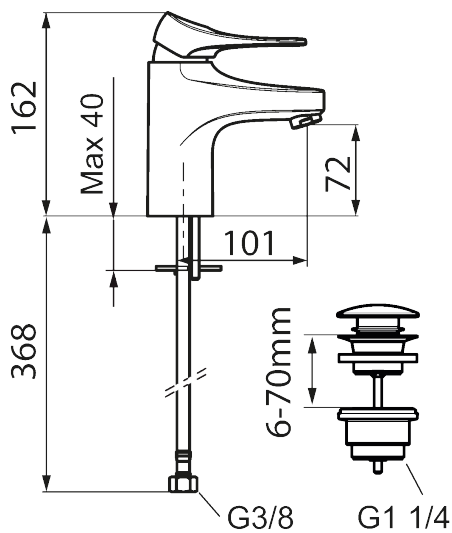

Unique characteristics

Backflow protection unit type **AA**