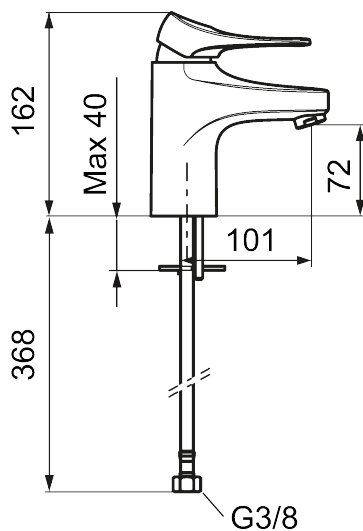

## 9000XE basin mixer

9000XE basin mixer LEED/BREEAM compliant is a basin mixer in chrome. Its classic design and water-saving function make it a natural choice for the bathroom. This product is LEED/BREEAM compliant, which means it meets the flow rate requirements applicable to certain new buildings and conversions.

**Article number:** 86507310 **Flow 3 bar:** 3.0 l/m

**Description:** Chrome, LEED/BREEAM compliant

### Unique characteristics

Backflow protection unit type

- Cold Start
- Ceramic cartridge with soft closing function
- Adjustable flow control and temperature limiter
- Eco Flow (energy and water saving aerator)
- Soft PEX<sup>®</sup> hoses with 3/8" connecting nut (stainless steel braided)
- Lead Free material
- Hole diameter Ø34-37 mm