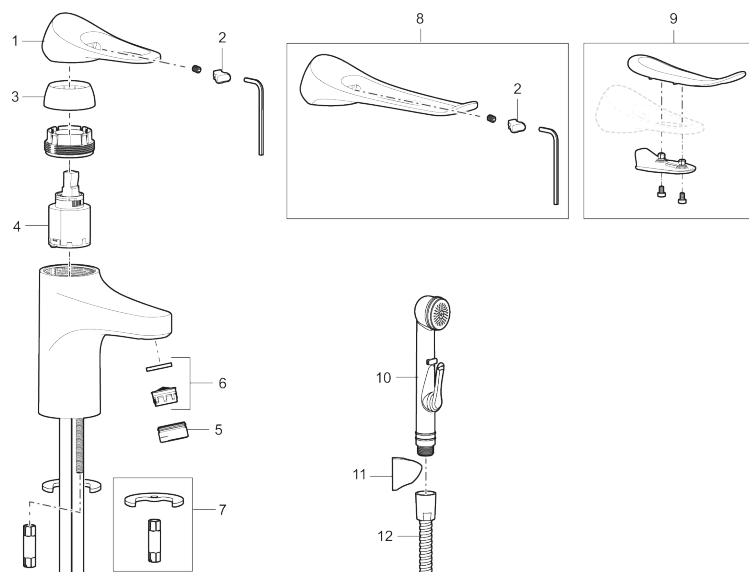

PRODUCT DESCRIPTION

9000XE basin mixer

9000XE basin mixer LEED/BREEAM compliant is a basin mixer in chrome. Its classic design and water-saving function make it a natural choice for the bathroom. This product is LEED/BREEAM compliant, which means it meets the flow rate requirements applicable to certain new buildings and conversions.

Article number: 86507310

Sparepartlist

NO.	FMM NO.	RSK	DESCRIPTION
1	S600096	8387022	Lever, complete, chrome
1	S600096.75	8387024	Lever, complete, Brushed chrome
2	S600097	8387025	Cover lid with colour marking
3	S600101	8387029	Cover sleeve, chrome
3	S600101.75	8387031	Cover sleeve, brushed chrome
4	S600100	8387028	Ceramic cartridge with tool, for kitchen mixer (LEED) and basin mixer
4	S600099	8387027	Ceramic cartridge, for kitchen mixer (LEED) and basin mixer
4	S600178	8387036	Ceramic cartridge with tools
5	S600156	8280014	Housing M24 ext., 13 mm, chrome
5	S600156.75	8280015	Housing M24 ext., 13 mm, brushed chrome
6	S600072	8281671	Aerator insert, 3 l/min at 200–600 kPa
6	S600226	8280024	Aerator insert, 1,7 l/min at 200–600 kPa
7	S600160	8387096	Fastening kit, for basin mixer
8	S600175	8387083	Care-lever, complete
9	S600106	8397001	Care-kit