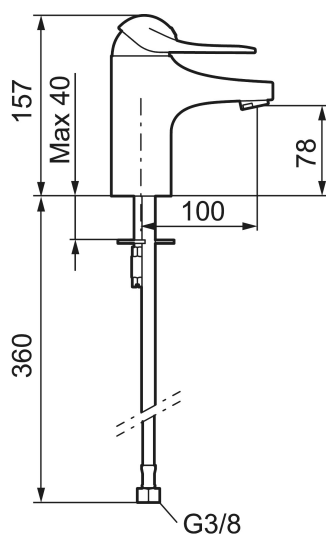

- Cold Start
- Ceramic cartridge with soft closing function
- Adjustable flow control and temperature limiter
- Eco Flow (energy and water saving aerator)
- Soft PEX® hoses (stainless steel braided)