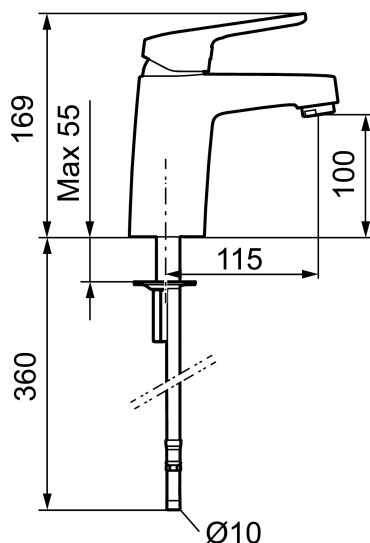

- Cold Start
- Ceramic cartridge with soft closing function
- Adjustable flow control and temperature limiter
- Eco Flow (energy and water saving aerator)
- Soft PEX® hoses (stainless steel braided)