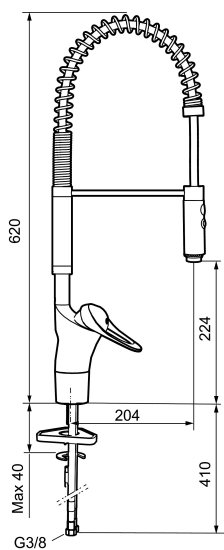

Unique characteristics

Backflow protection unit type

9000E flexi kitchen mixer

An optimal fusion of design and function. The FM Mattsson 9000E range ushers in a new generation of mixers that are environmentally engineered down to the last detail. The mixer brings beauty and technical perfection to your kitchen. Even in its basic version, the mixer has unique functions that save energy without compromising on comfort.

Article number: 81000010 Flow 3 bar: 10.2 l/m

Description: Chrome, connection nut G3/8"

- Cold Start
- Ceramic cartridge with soft closing function
- Adjustable flow control and temperature limiter
- Hose, limitation part for 60°, 85°, 110° or 360° included
- Nozzle with concentrated jet and handshower
- Soft PEX[®] hoses (stainless steel braided)
- Approved non-return valves, EN-Standard EN1717
- Hole diameter Ø34-37 mm