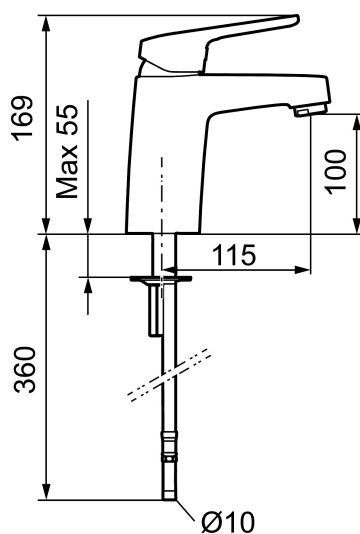

Big or small? Our FM Mattsson Siljan has products for everybody, regardless of their taste or the size of their home.

The new Siljan Mini basin mixer is a compact product that packs a punch. Specially designed for small homes, small bathrooms or small hands. The choice is yours. Needless to say, you get the same high quality, just in a smaller size.

Article number: 83507000 **Flow 3 bar:** 4.7 l/m

Description: Chrome, constant flow at 200–600 kPa, connection flat end Ø10 mm

Unique characteristics

Backflow protection unit type 

- Cold Start
- Ceramic cartridge with soft closing function
- Adjustable flow control and temperature limiter
- Eco Flow (energy and water saving aerator)
- Soft PEX[®] hoses (stainless steel braided)