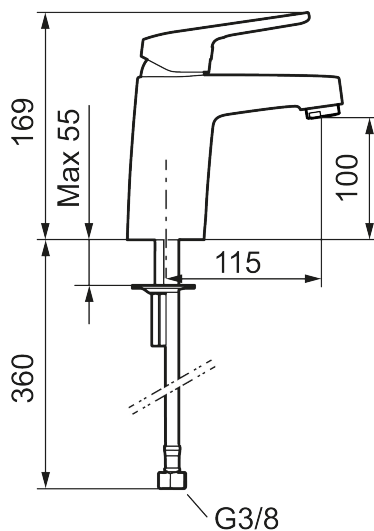

- Cold Start
- Ceramic cartridge with soft closing function
- Adjustable flow control and temperature limiter
- Eco Flow (energy and water saving aerator)
- Soft PEX® hoses (stainless steel braided)